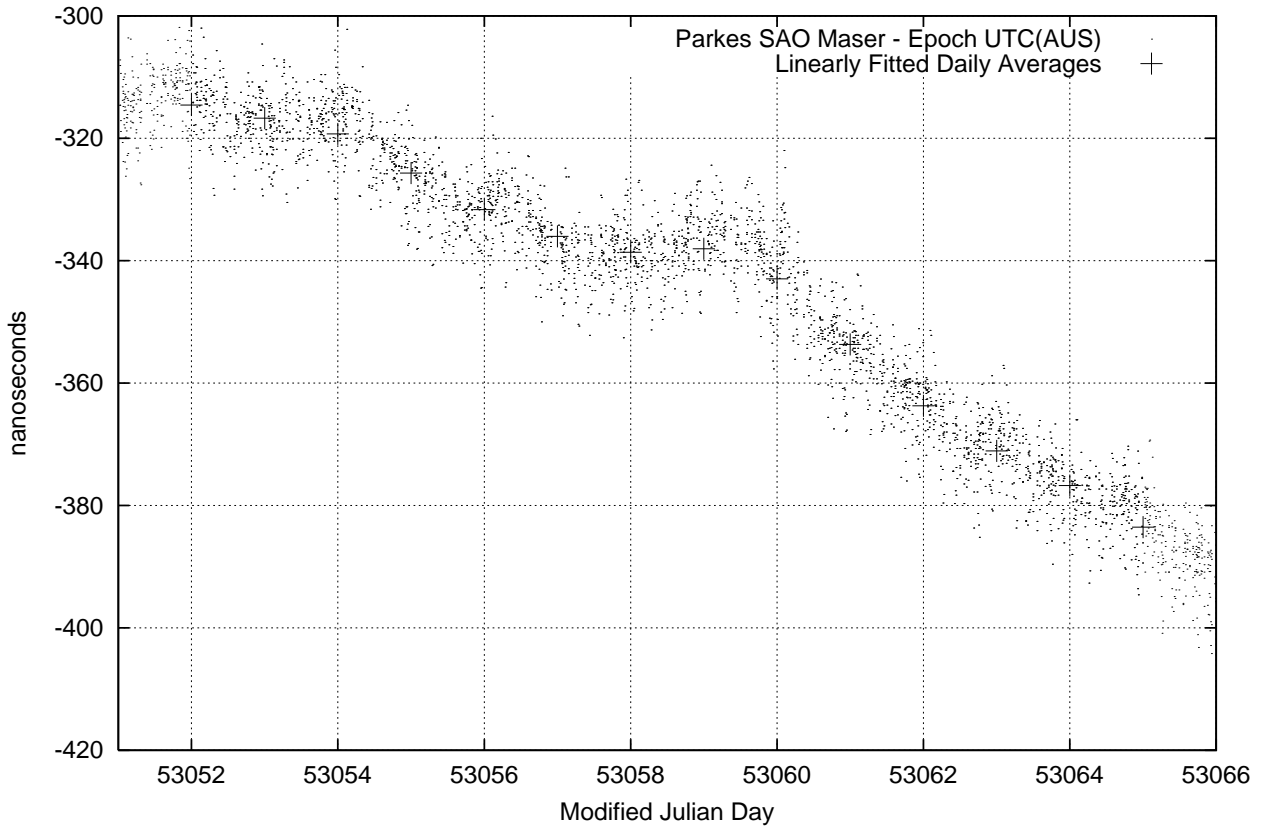

GPS Common-View Time-Transfer between ATNF Parkes and NML Sydney

GPS Common-View Frequency Transfer between ATNF Parkes and NML Sydney