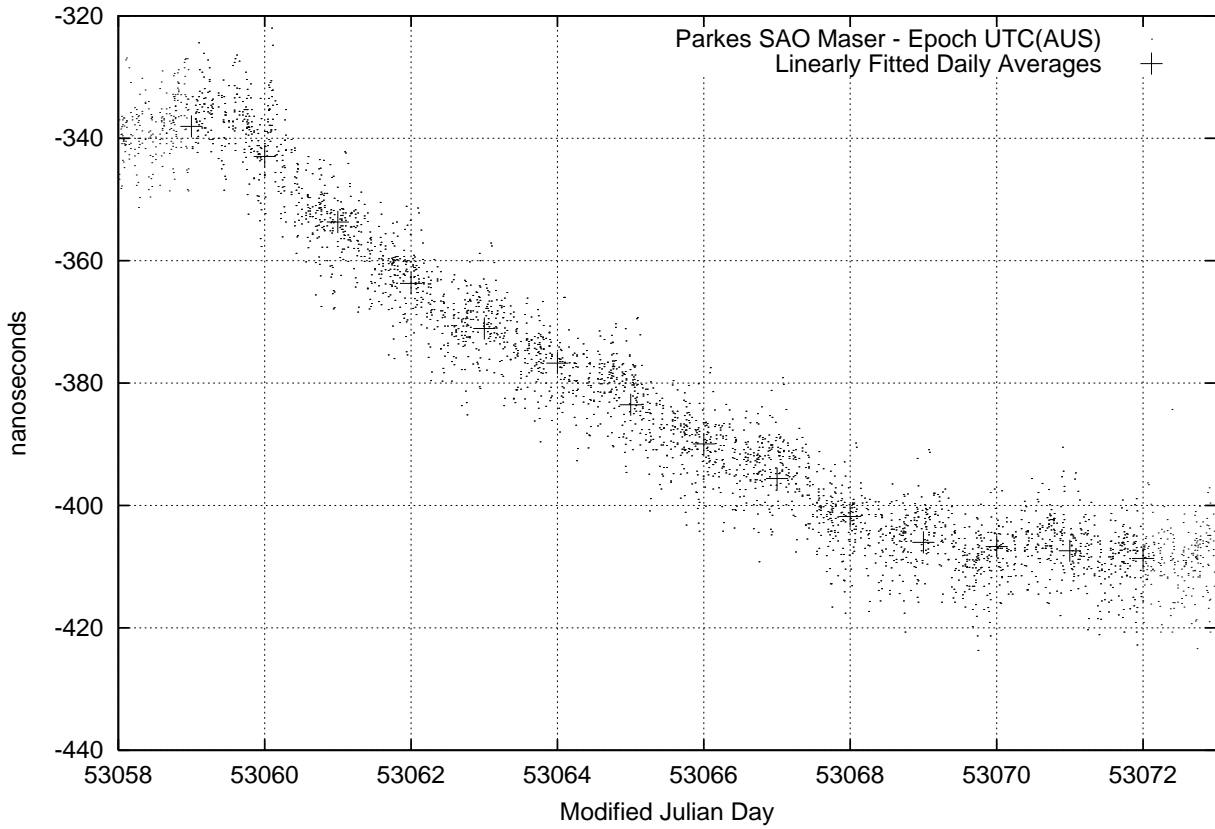

GPS Common-View Time-Transfer between ATNF Parkes and NML Sydney

GPS Common-View Frequency Transfer between ATNF Parkes and NML Sydney