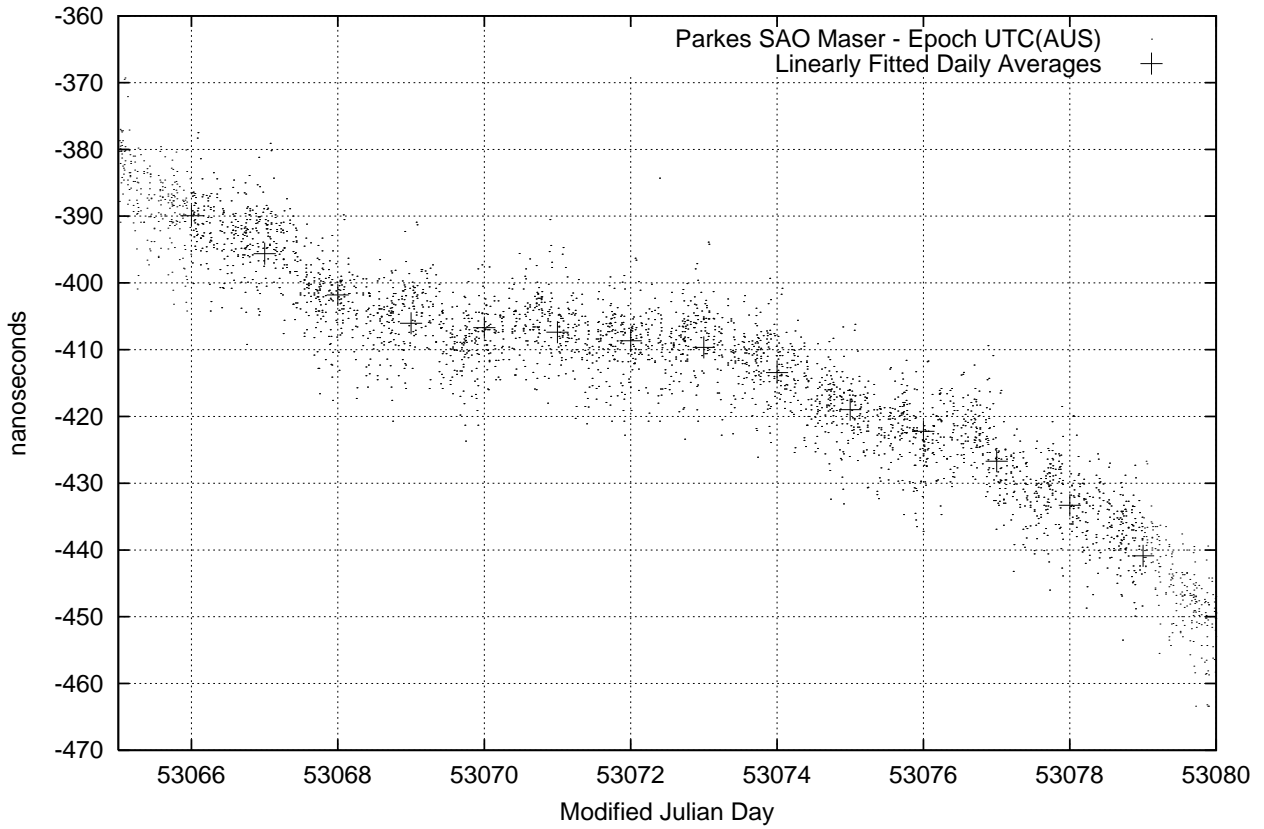

GPS Common-View Time-Transfer between ATNF Parkes and NML Sydney

GPS Common-View Frequency Transfer between ATNF Parkes and NML Sydney