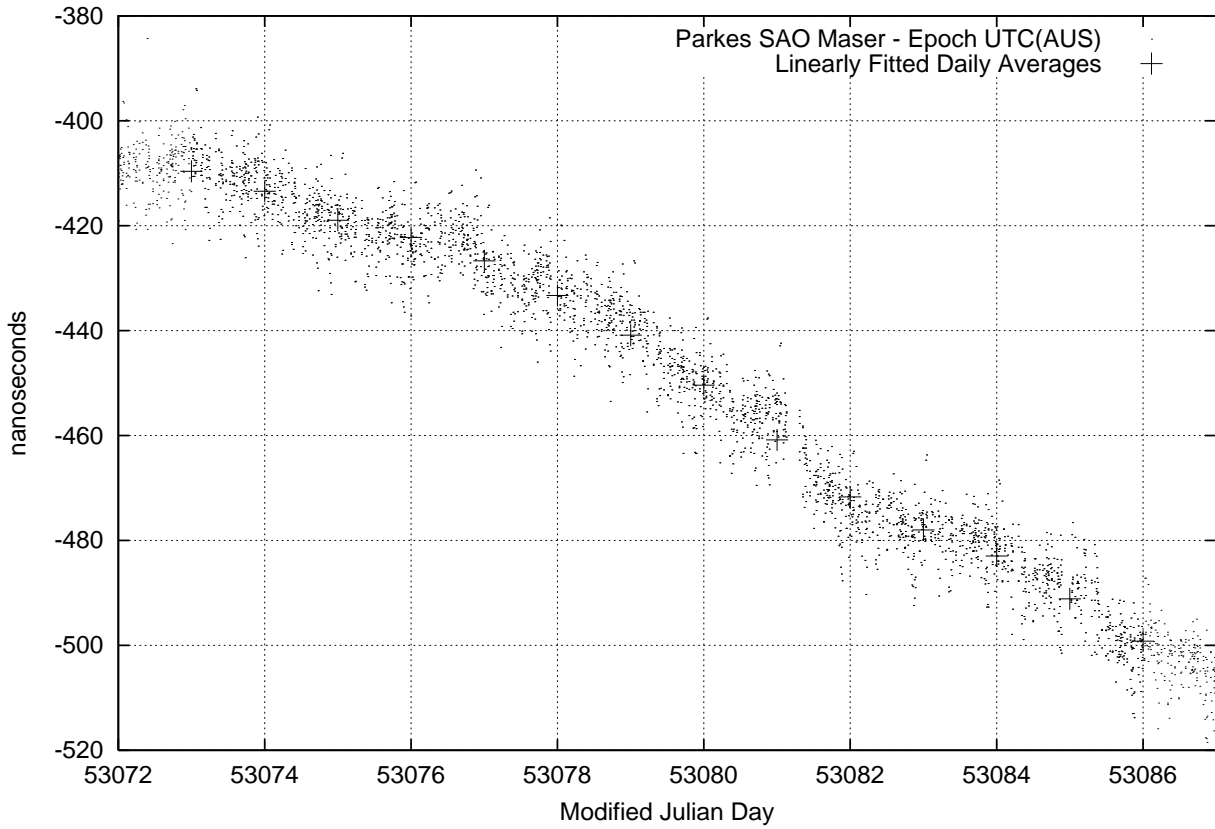

GPS Common-View Time-Transfer between ATNF Parkes and NML Sydney

GPS Common-View Frequency Transfer between ATNF Parkes and NML Sydney