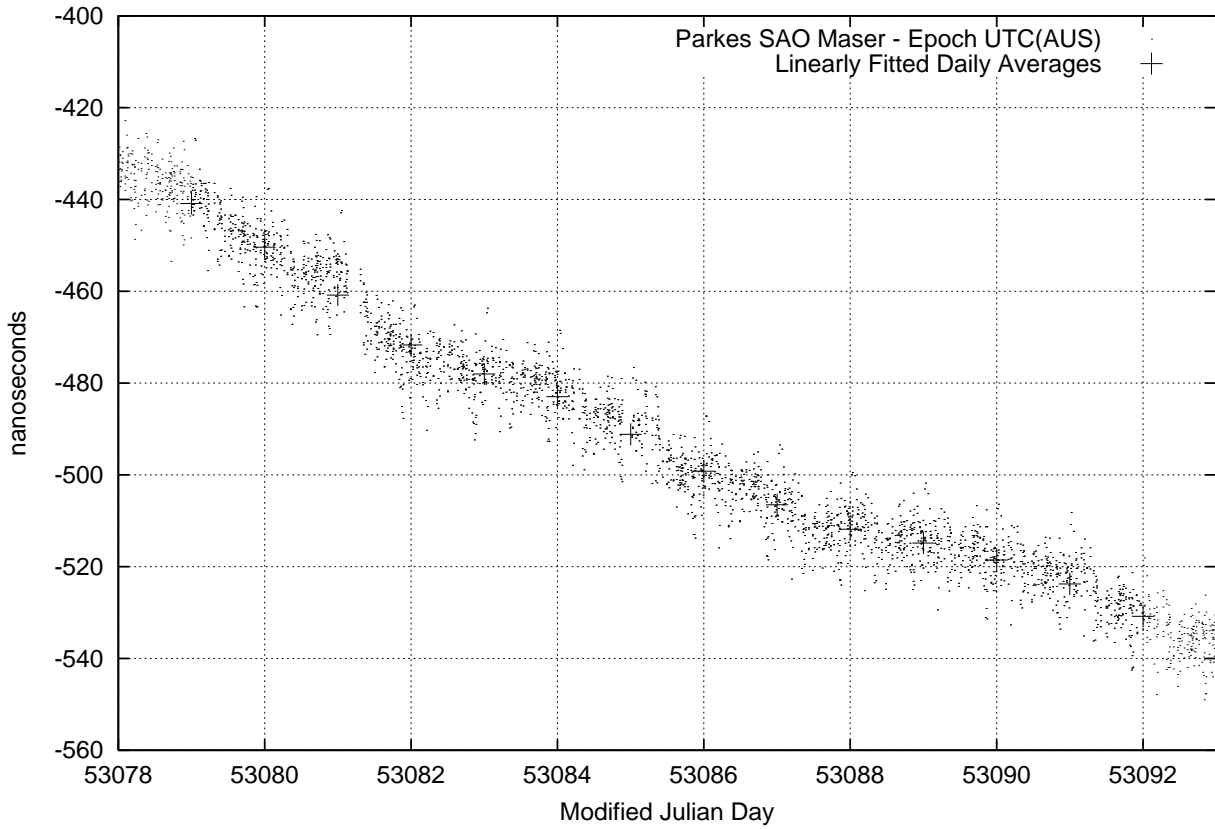

GPS Common-View Time-Transfer between ATNF Parkes and NML Sydney

GPS Common-View Frequency Transfer between ATNF Parkes and NML Sydney