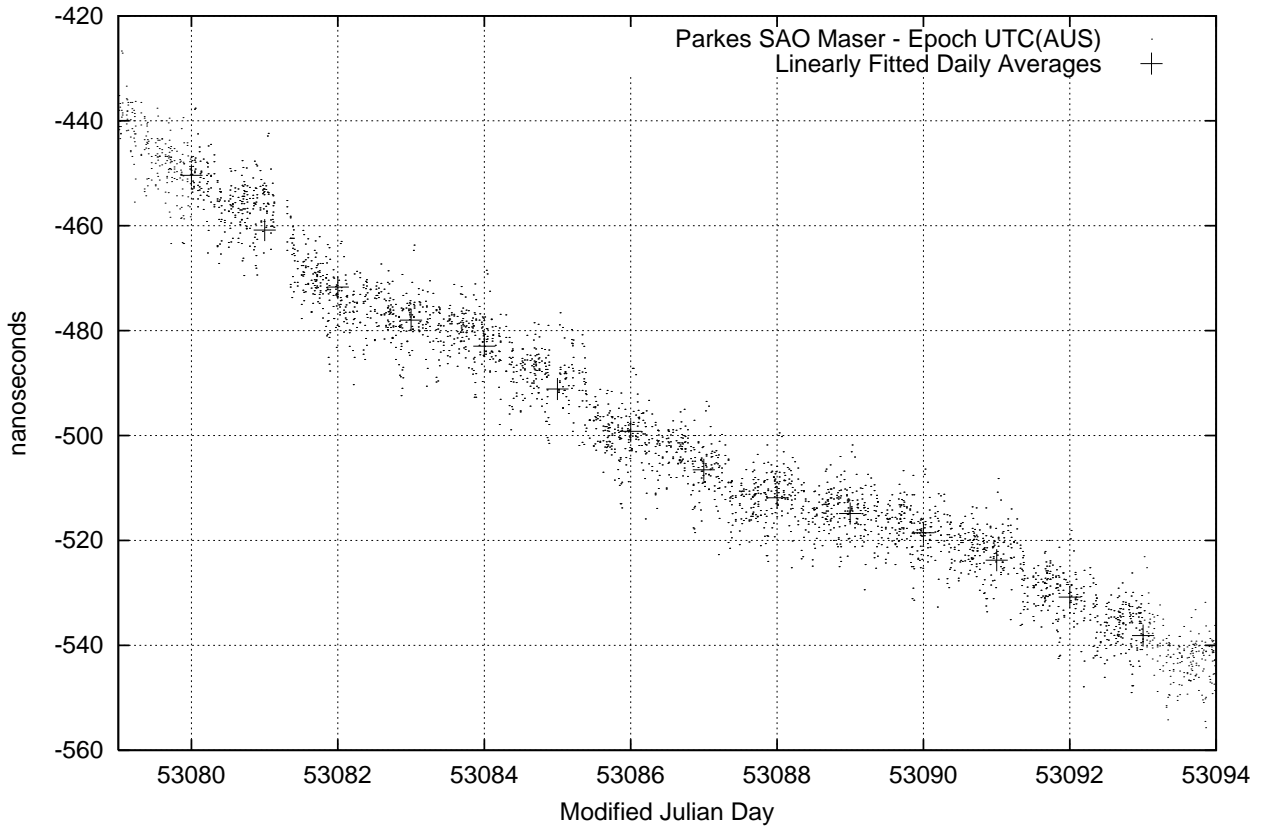

GPS Common-View Time-Transfer between ATNF Parkes and NML Sydney

GPS Common-View Frequency Transfer between ATNF Parkes and NML Sydney