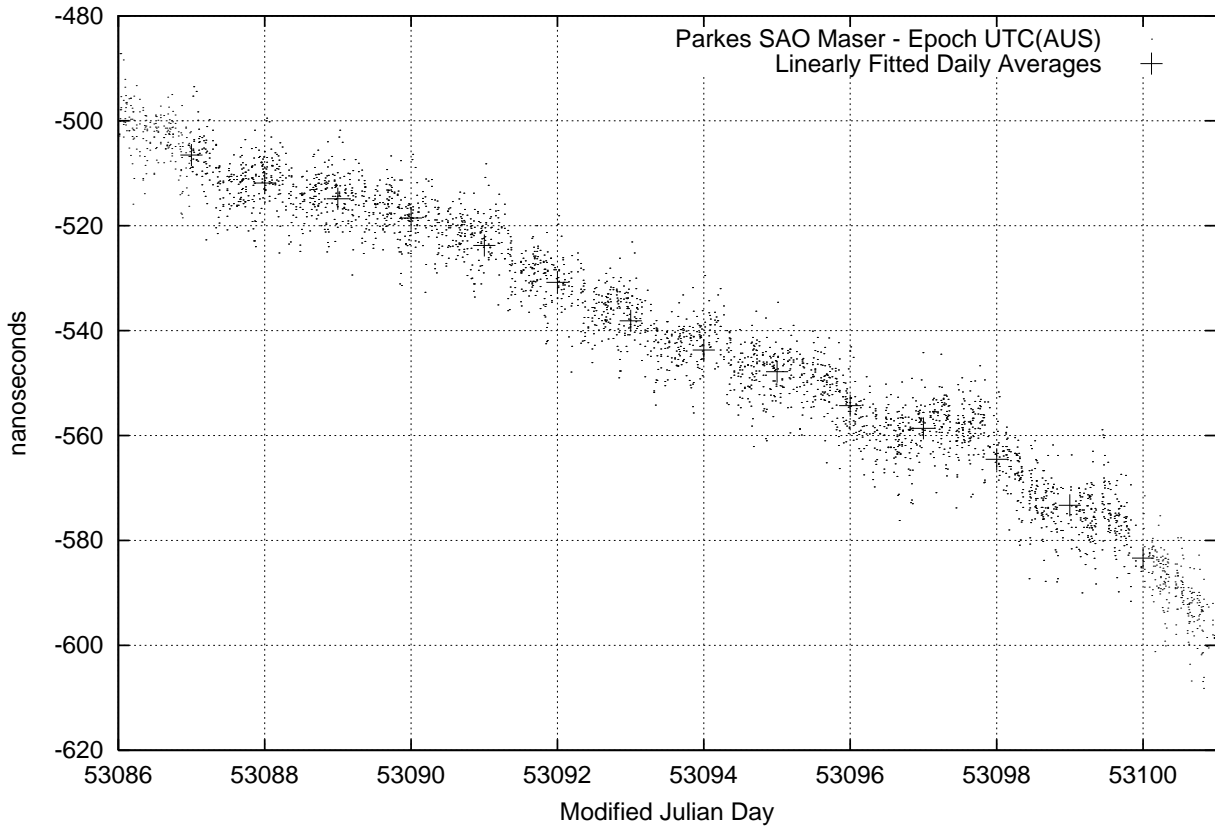

GPS Common-View Time-Transfer between ATNF Parkes and NML Sydney

GPS Common-View Frequency Transfer between ATNF Parkes and NML Sydney