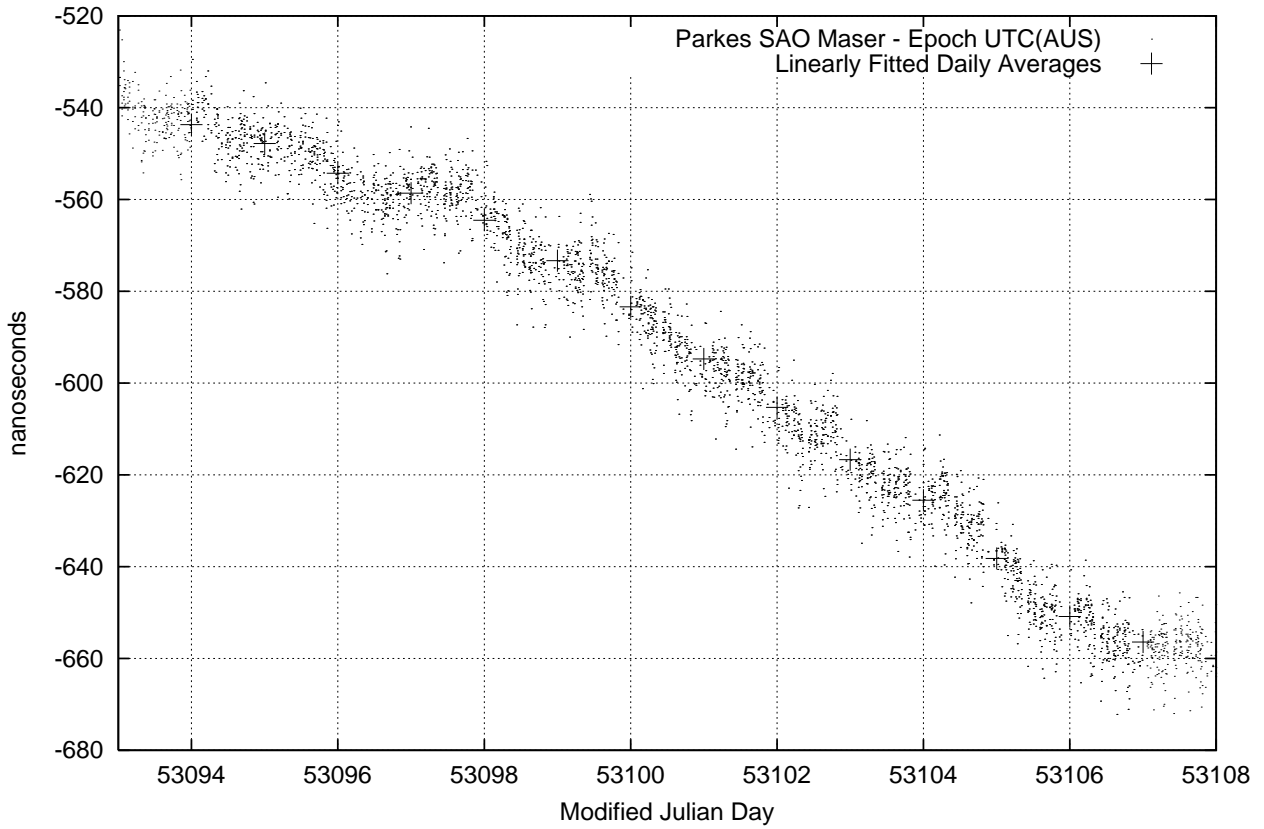

GPS Common-View Time-Transfer between ATNF Parkes and NML Sydney

GPS Common-View Frequency Transfer between ATNF Parkes and NML Sydney