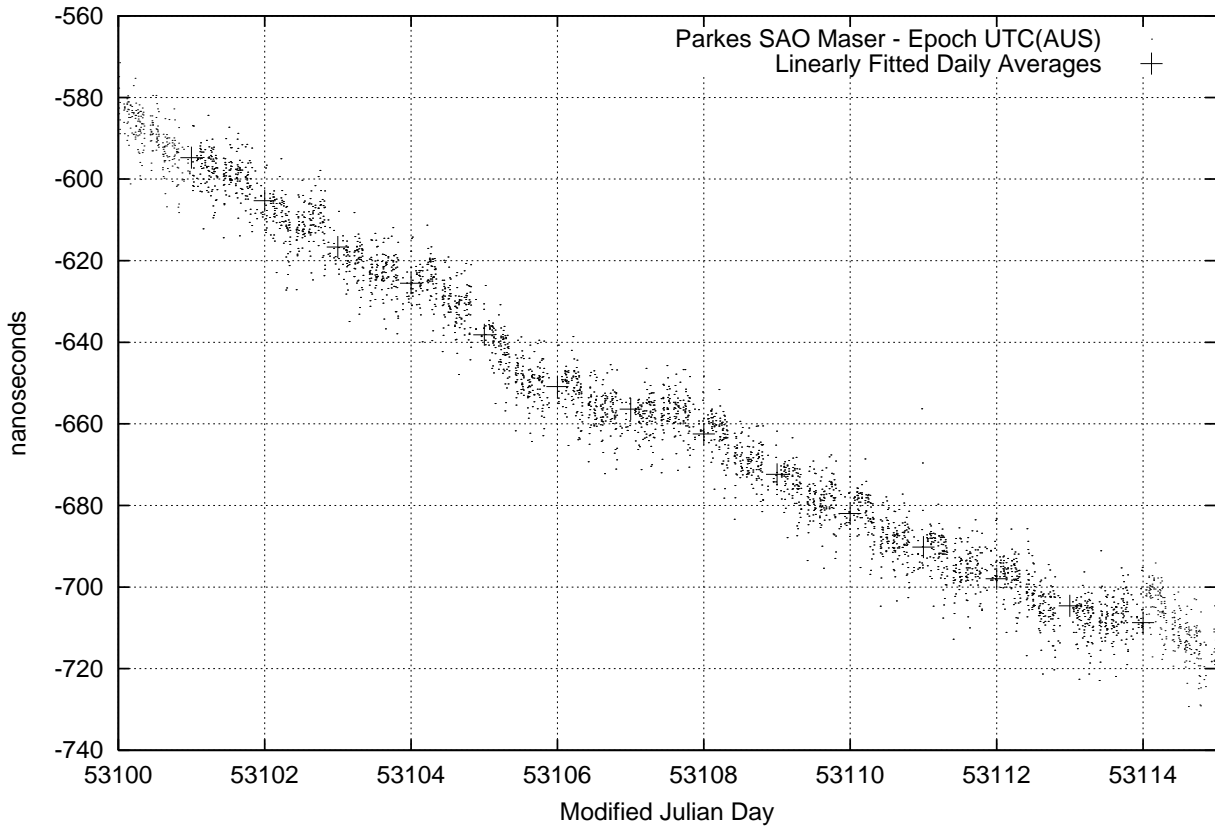

GPS Common-View Time-Transfer between ATNF Parkes and NML Sydney

GPS Common-View Frequency Transfer between ATNF Parkes and NML Sydney