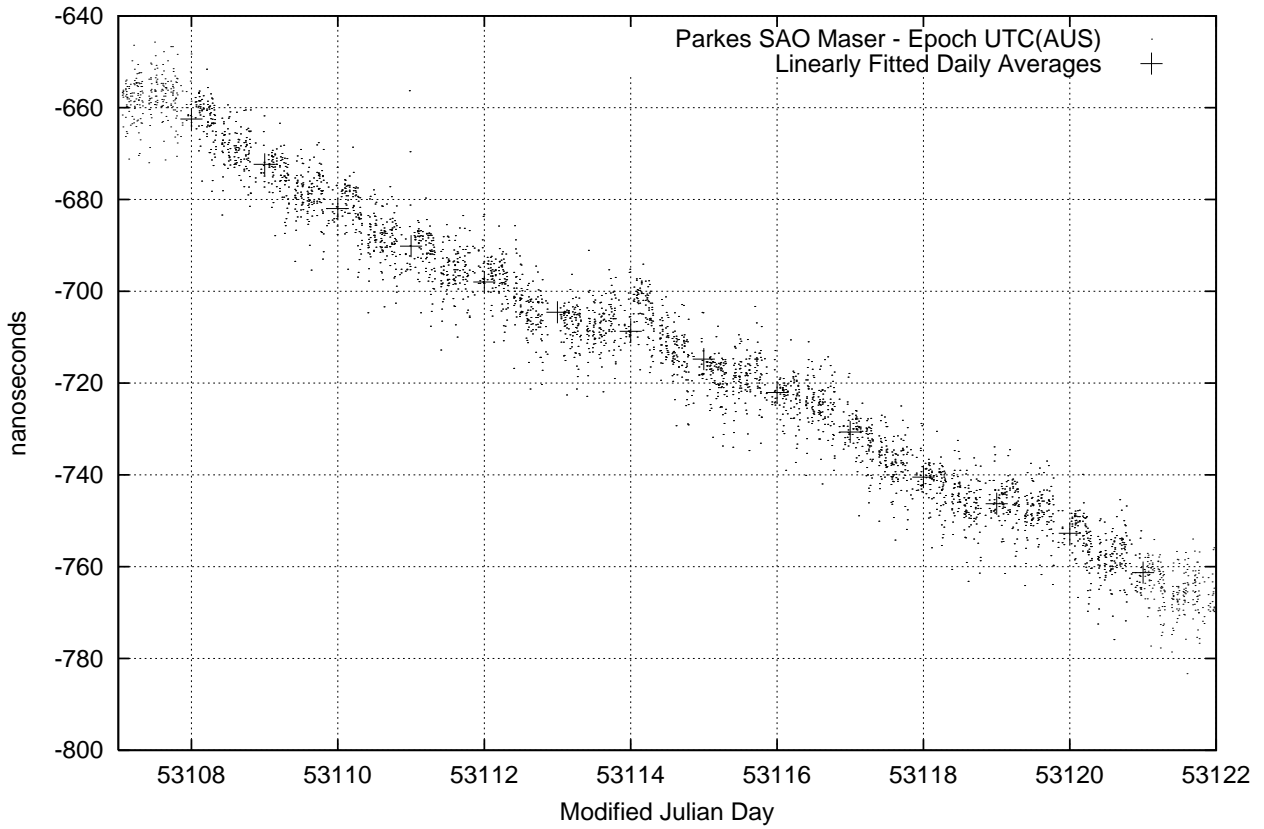

GPS Common-View Time-Transfer between ATNF Parkes and NML Sydney

GPS Common-View Frequency Transfer between ATNF Parkes and NML Sydney