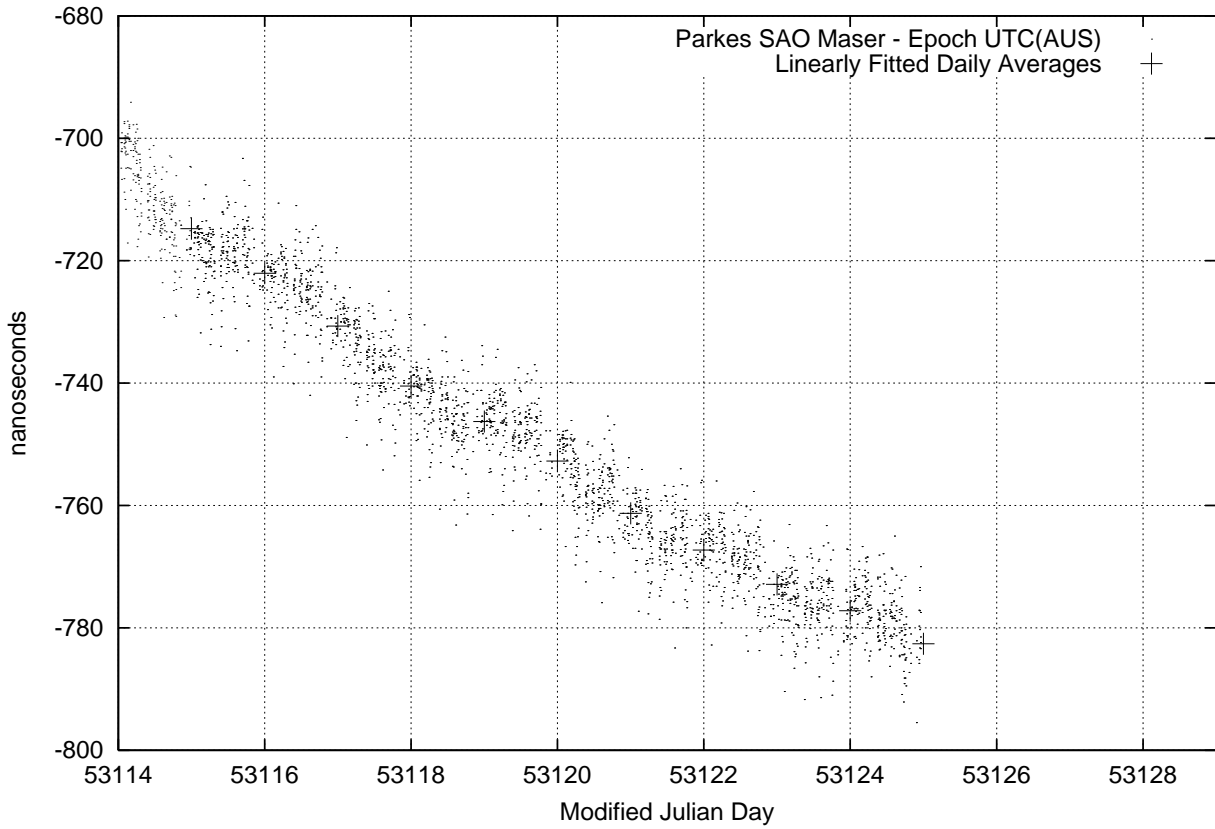

GPS Common-View Time-Transfer between ATNF Parkes and NML Sydney

GPS Common-View Frequency Transfer between ATNF Parkes and NML Sydney