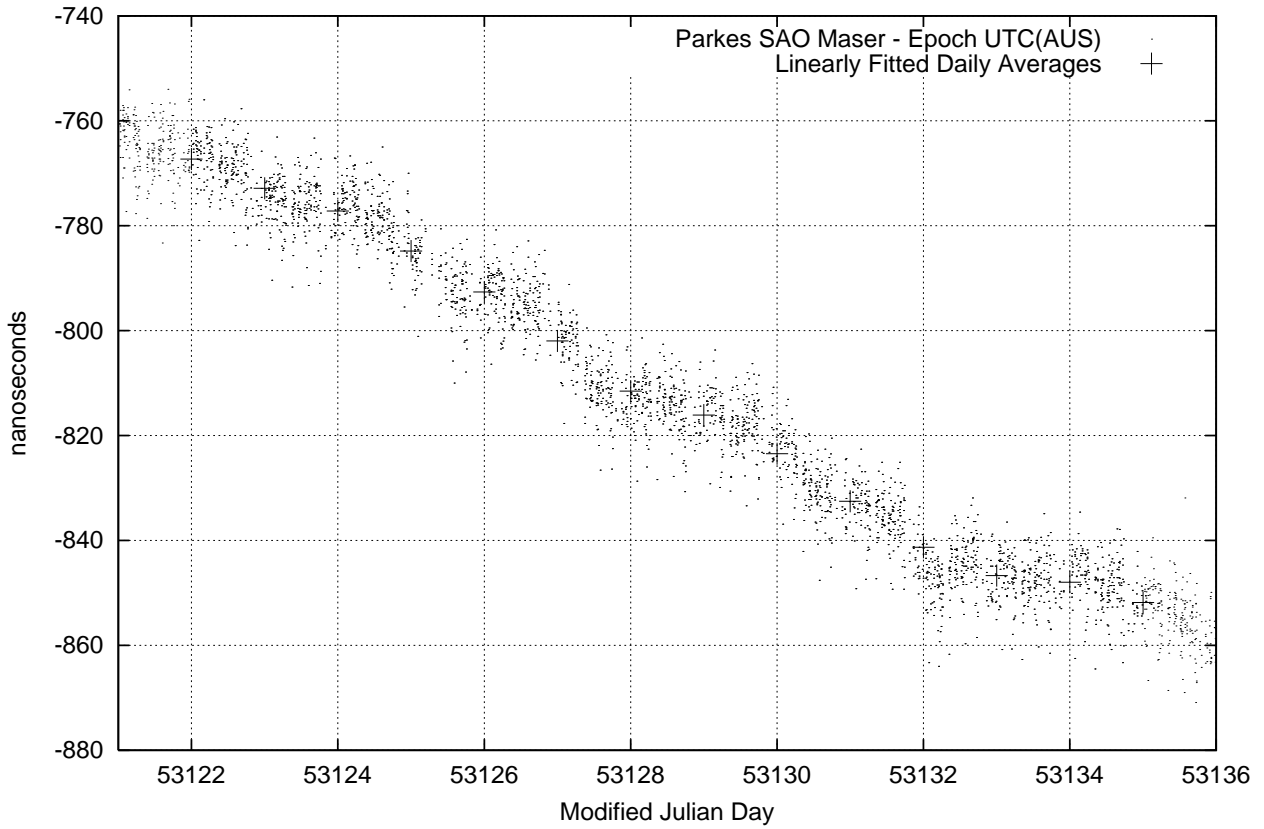

GPS Common-View Time-Transfer between ATNF Parkes and NML Sydney

GPS Common-View Frequency Transfer between ATNF Parkes and NML Sydney