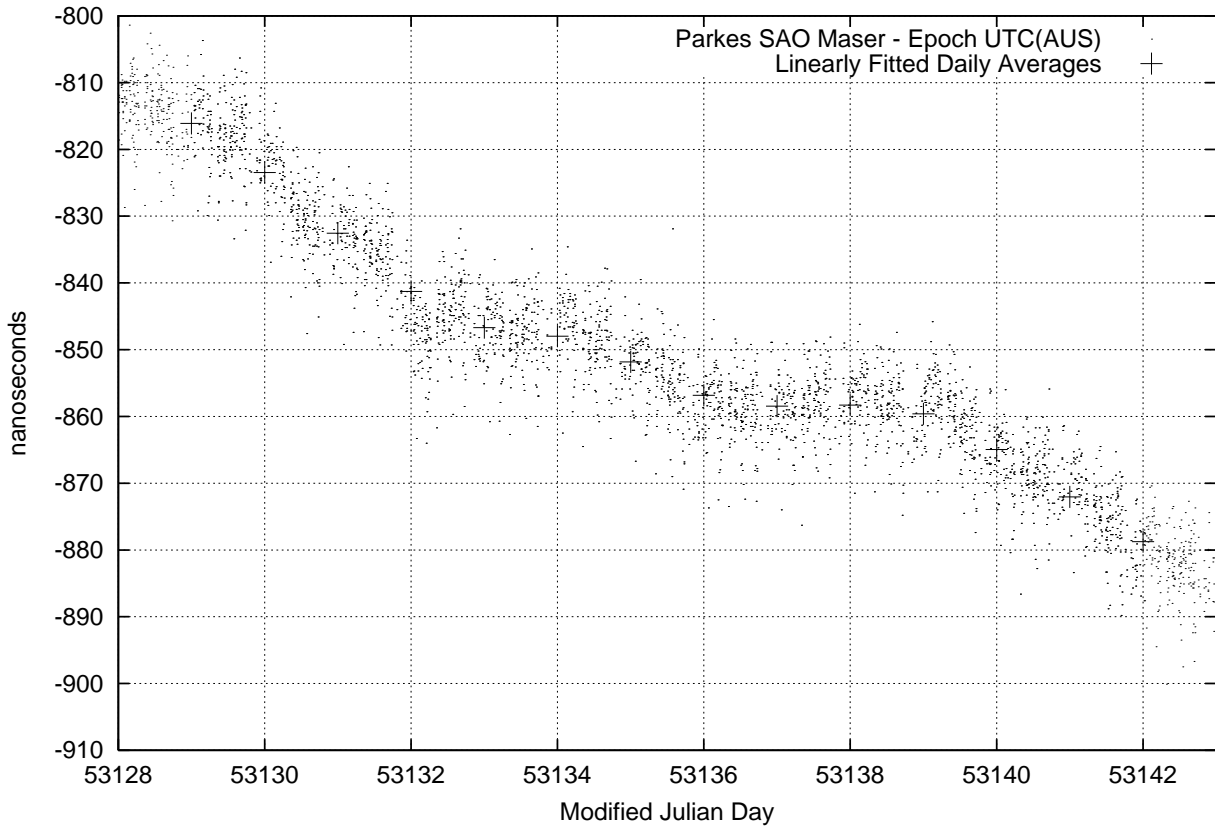

GPS Common-View Time-Transfer between ATNF Parkes and NML Sydney

GPS Common-View Frequency Transfer between ATNF Parkes and NML Sydney