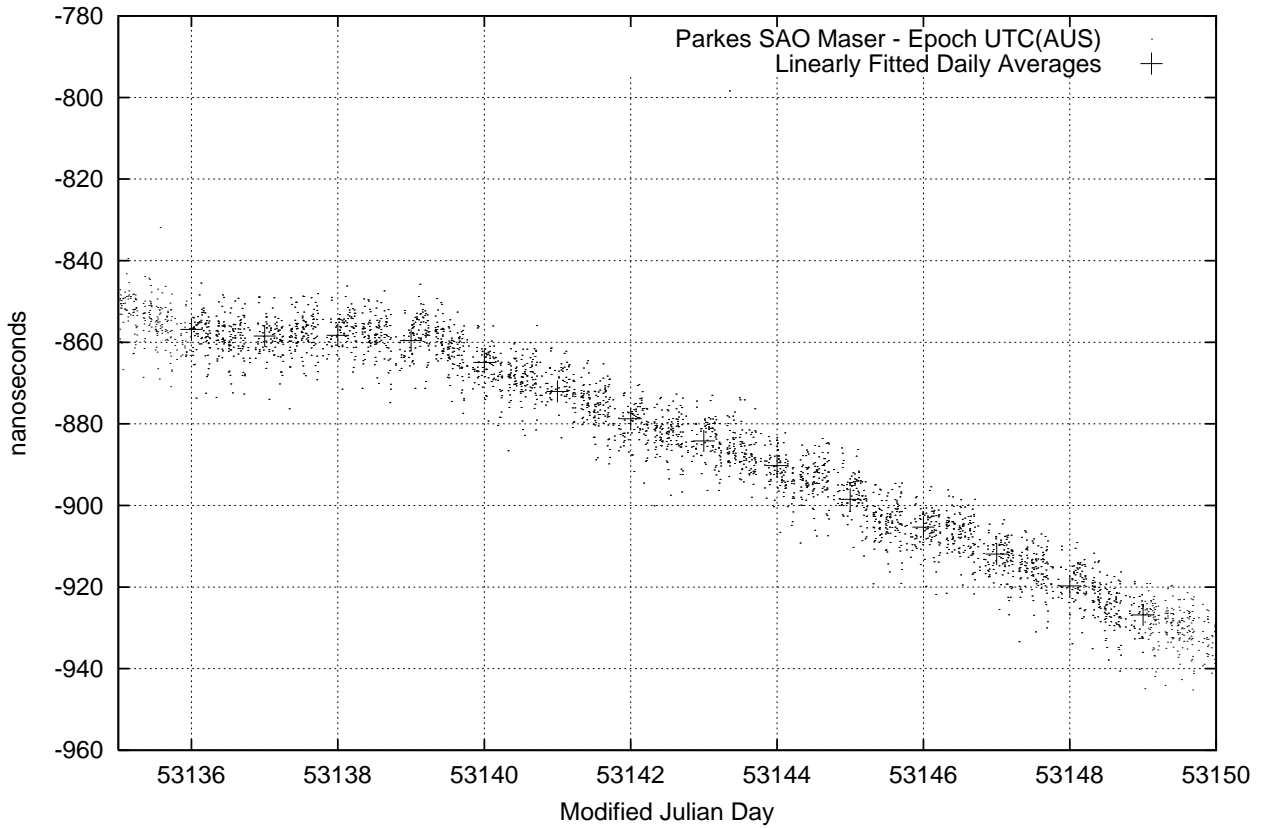

GPS Common-View Time-Transfer between ATNF Parkes and NML Sydney

GPS Common-View Frequency Transfer between ATNF Parkes and NML Sydney