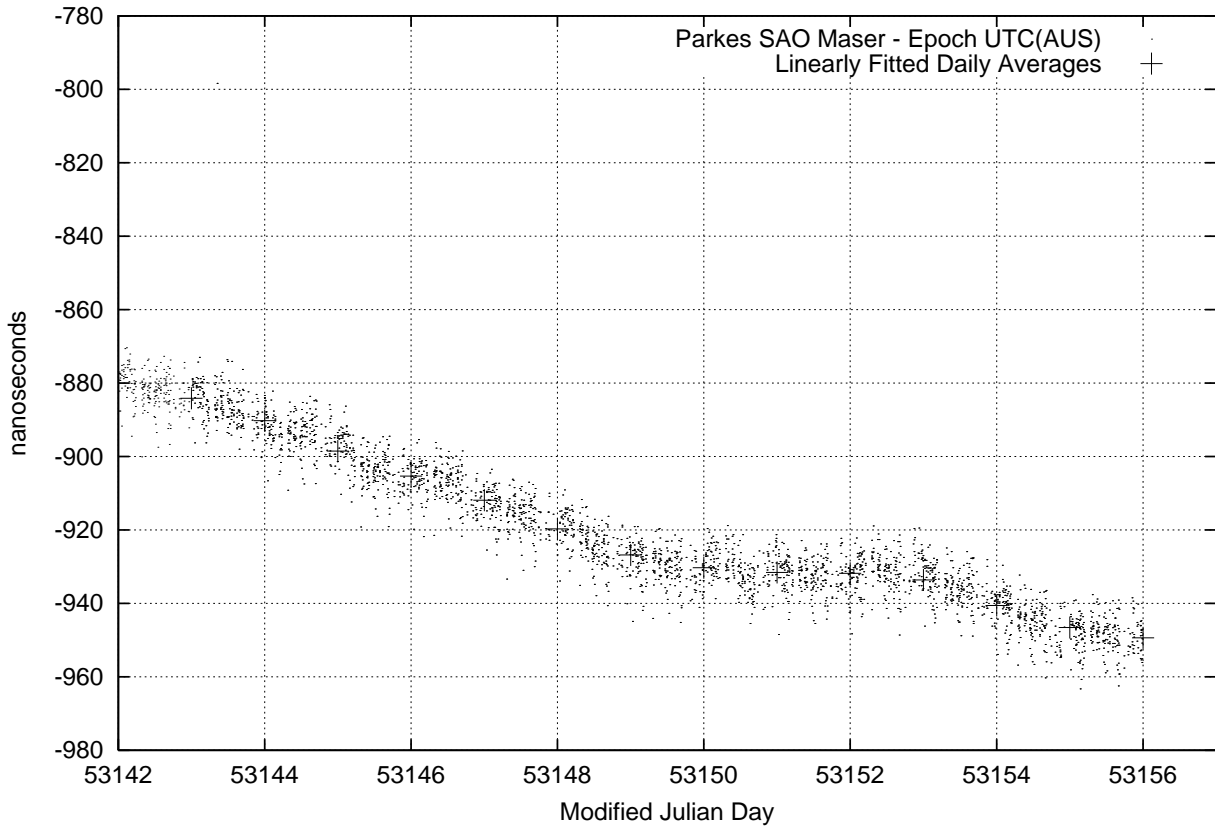

GPS Common-View Time-Transfer between ATNF Parkes and NML Sydney

GPS Common-View Frequency Transfer between ATNF Parkes and NML Sydney