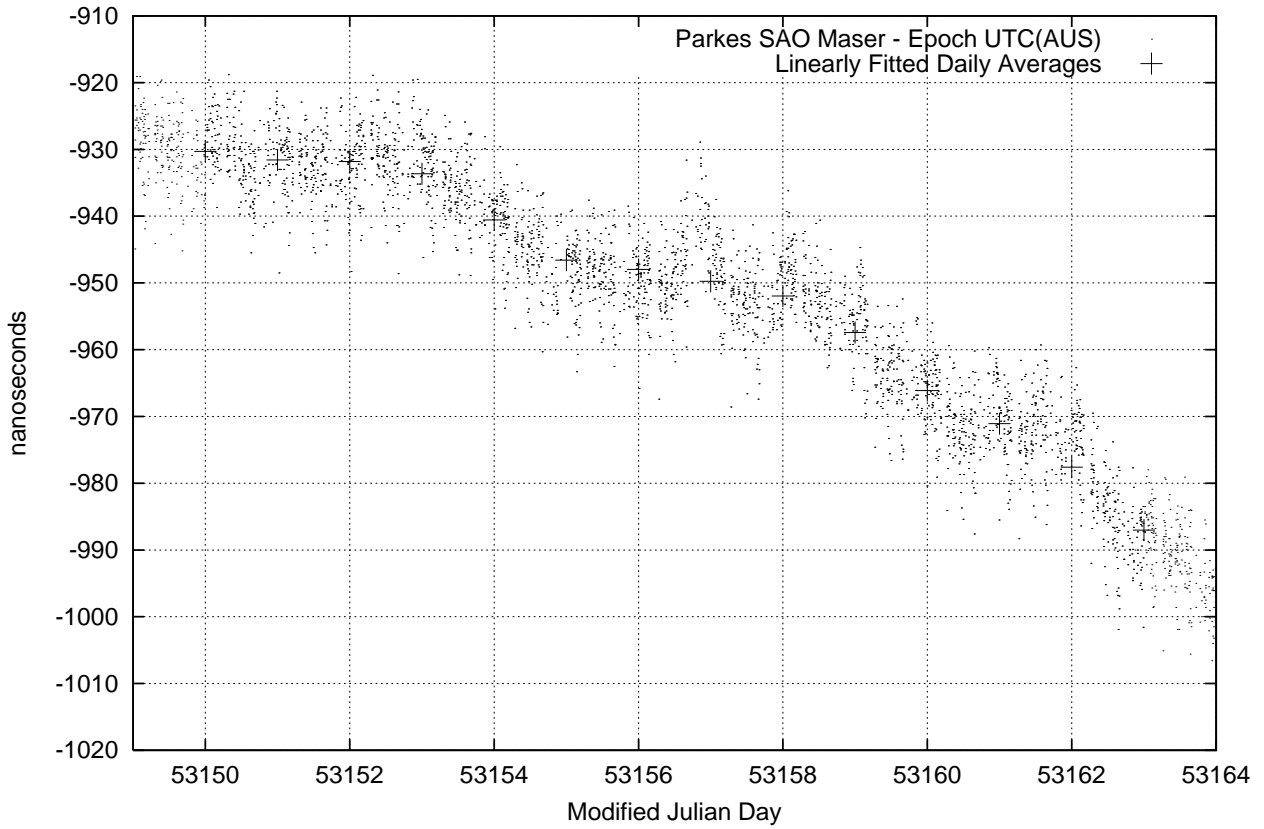

GPS Common-View Time-Transfer between ATNF Parkes and NML Sydney

GPS Common-View Frequency Transfer between ATNF Parkes and NML Sydney