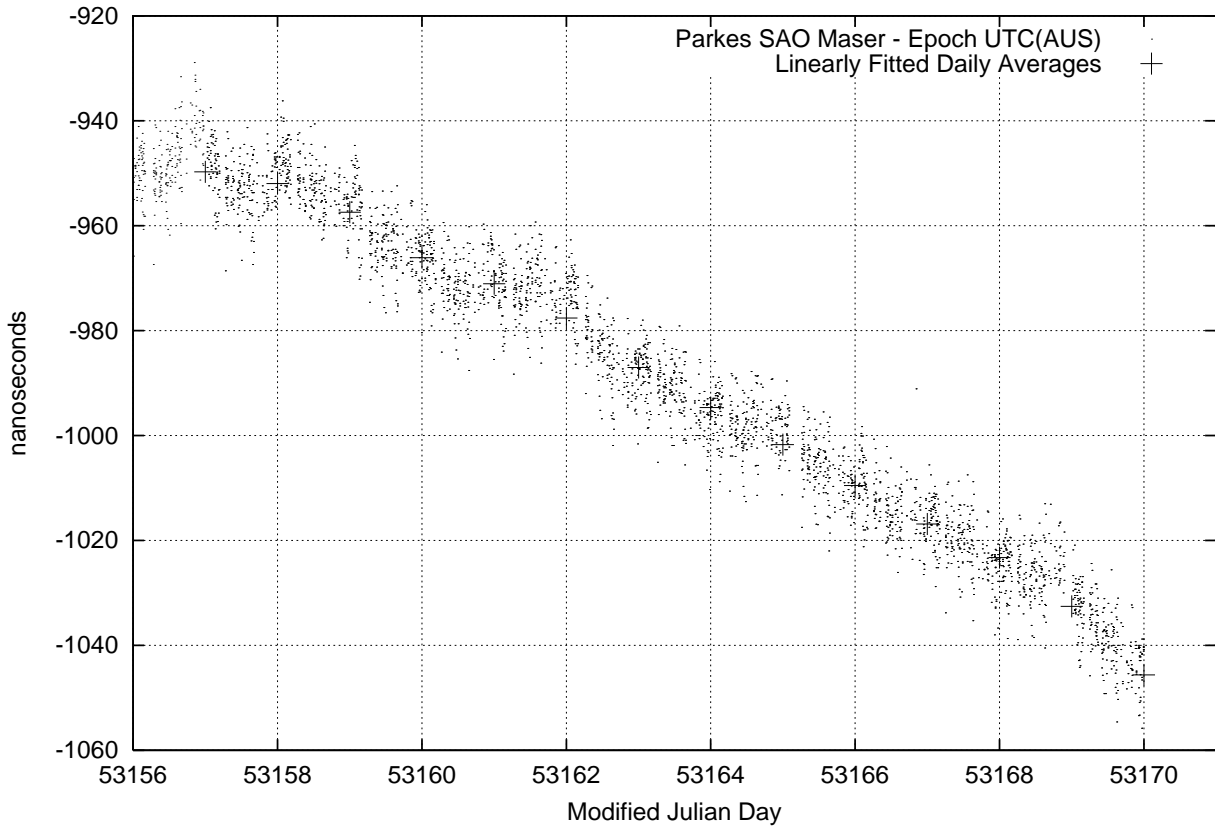

GPS Common-View Time-Transfer between ATNF Parkes and NML Sydney

GPS Common-View Frequency Transfer between ATNF Parkes and NML Sydney