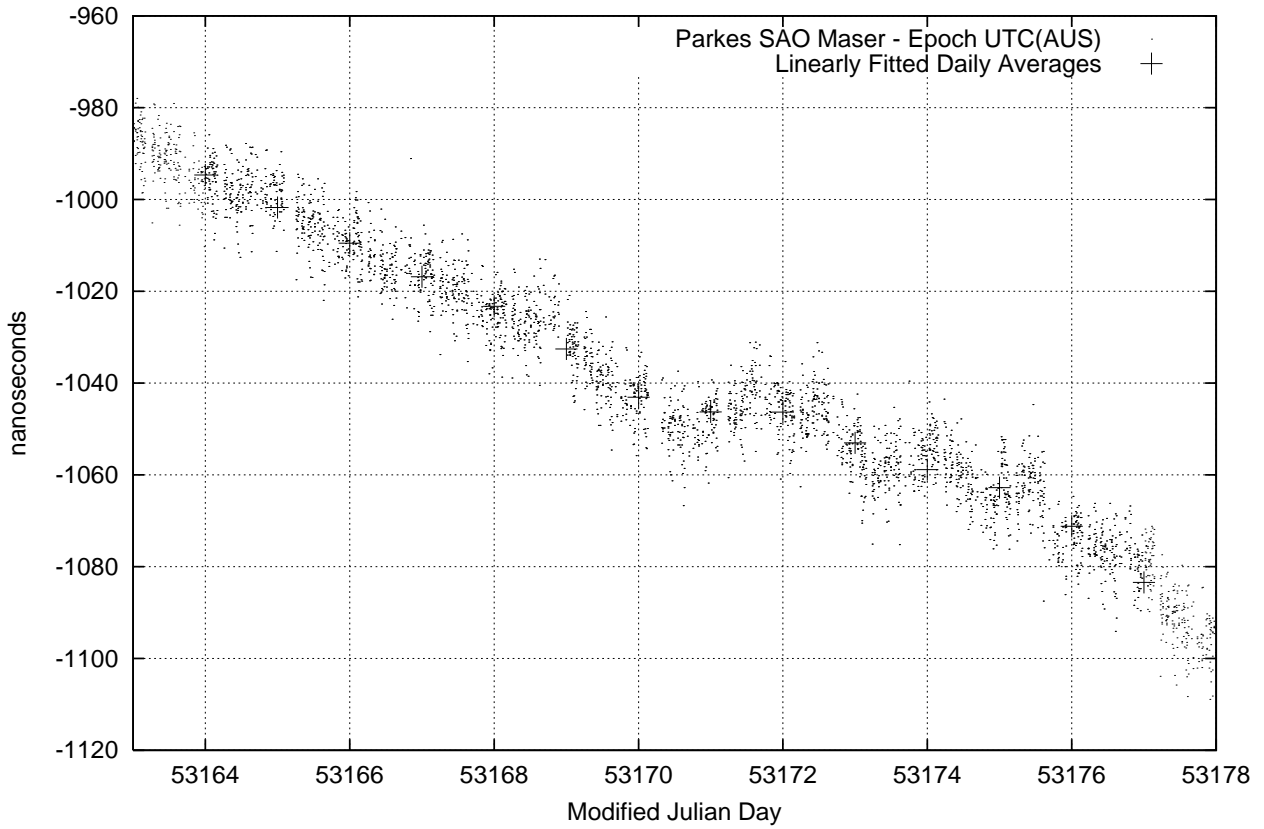

GPS Common-View Time-Transfer between ATNF Parkes and NML Sydney

GPS Common-View Frequency Transfer between ATNF Parkes and NML Sydney