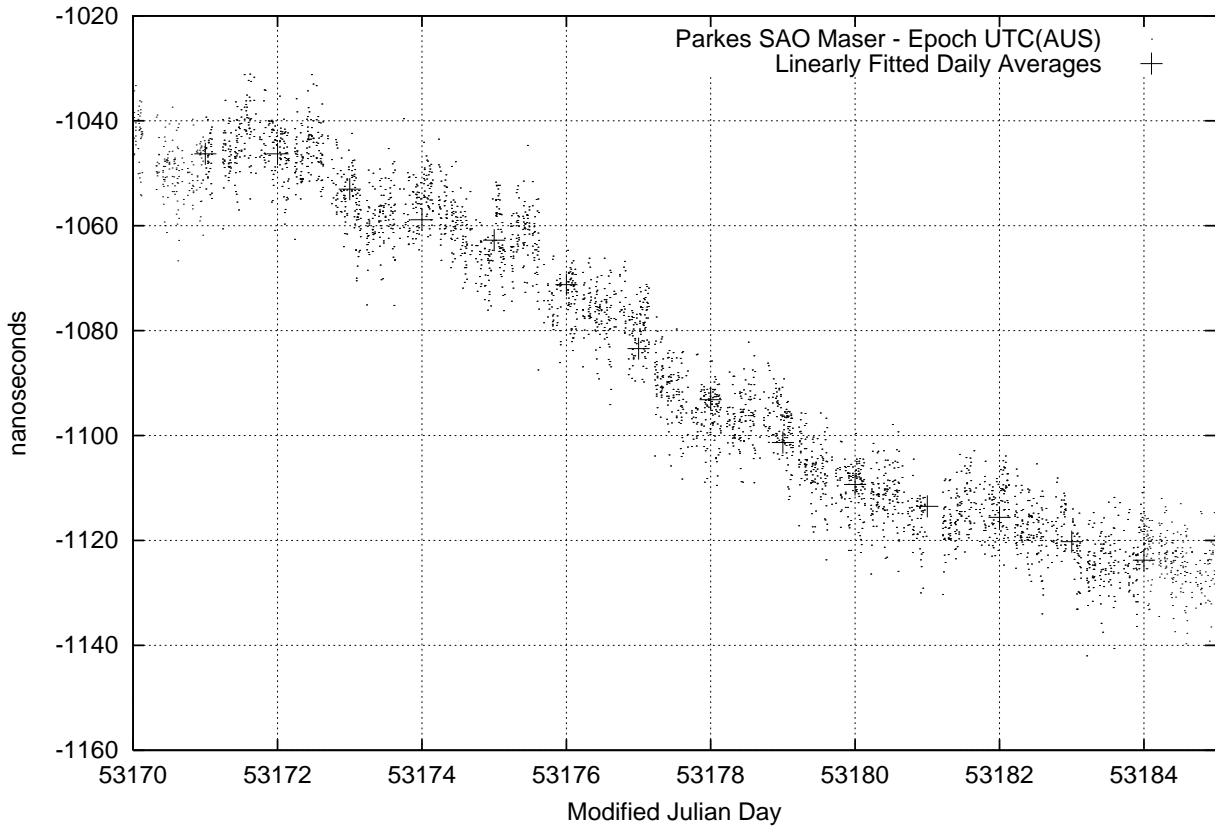

GPS Common-View Time-Transfer between ATNF Parkes and NML Sydney

GPS Common-View Frequency Transfer between ATNF Parkes and NML Sydney