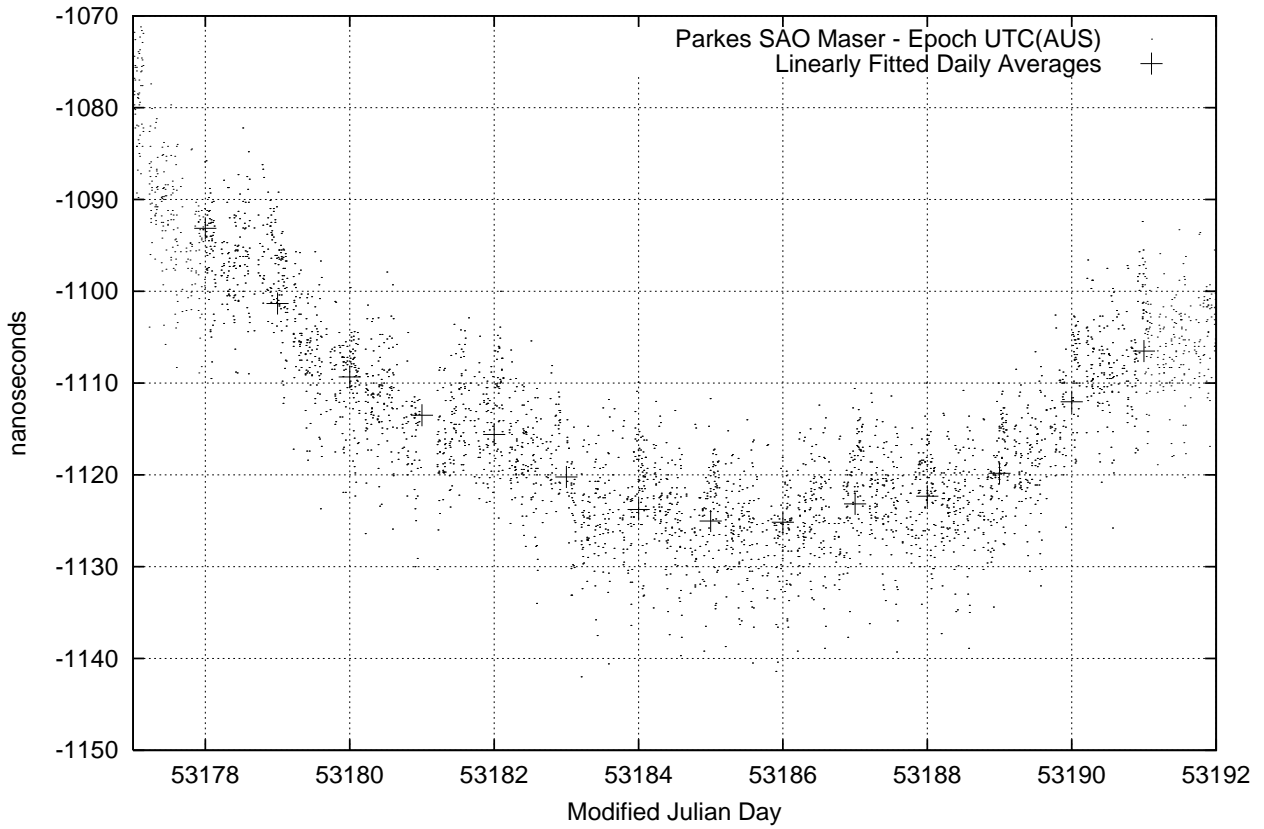

GPS Common-View Time-Transfer between ATNF Parkes and NML Sydney

GPS Common-View Frequency Transfer between ATNF Parkes and NML Sydney