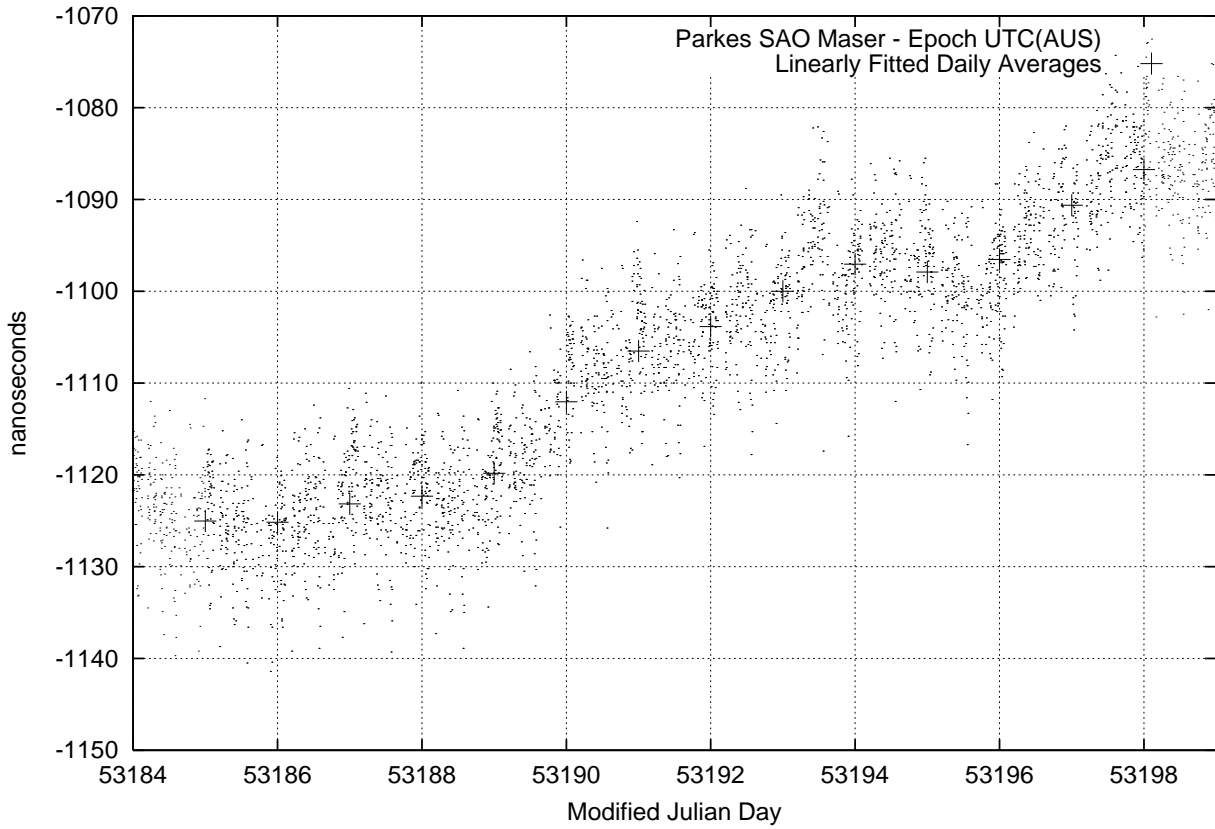

GPS Common-View Time-Transfer between ATNF Parkes and NMI Sydney

GPS Common-View Frequency Transfer between ATNF Parkes and NMI Sydney