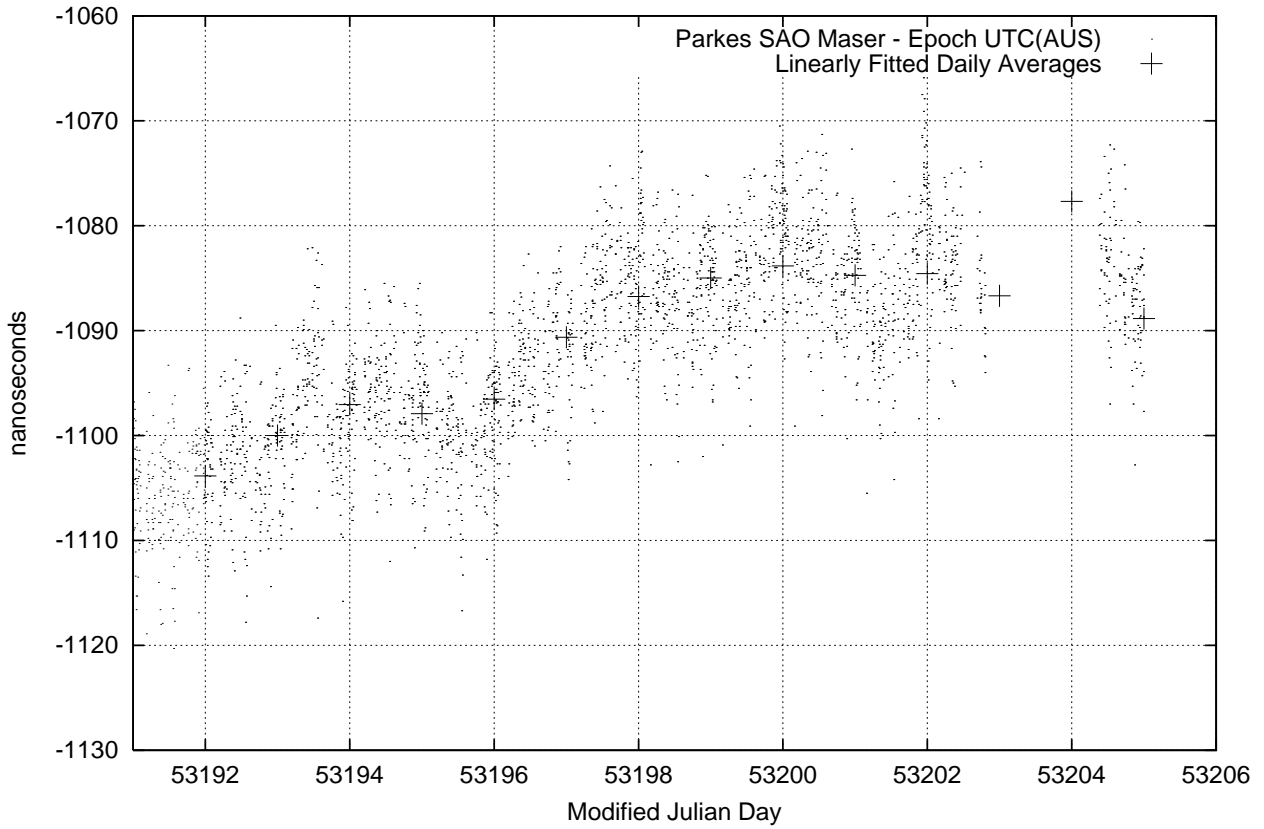

GPS Common-View Time-Transfer between ATNF Parkes and NMI Sydney

GPS Common-View Frequency Transfer between ATNF Parkes and NMI Sydney