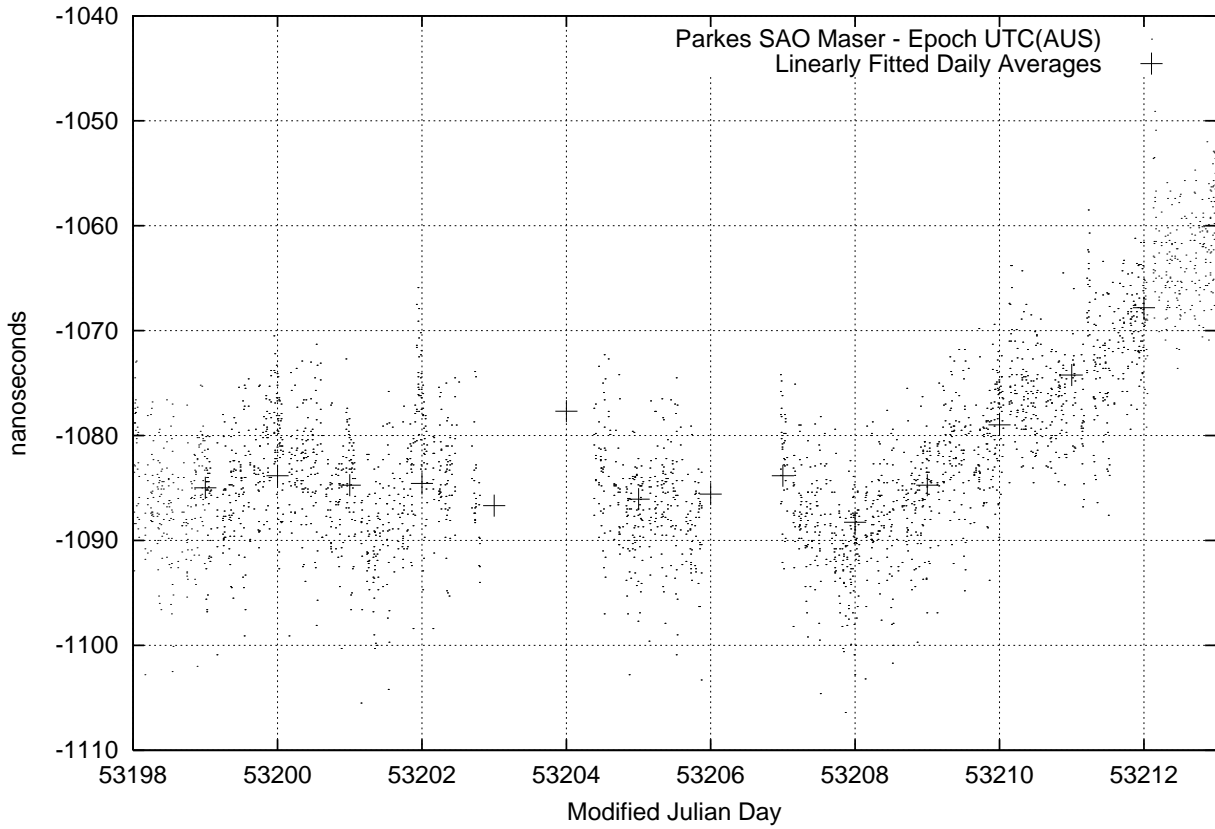

GPS Common-View Time-Transfer between ATNF Parkes and NMI Sydney

GPS Common-View Frequency Transfer between ATNF Parkes and NMI Sydney