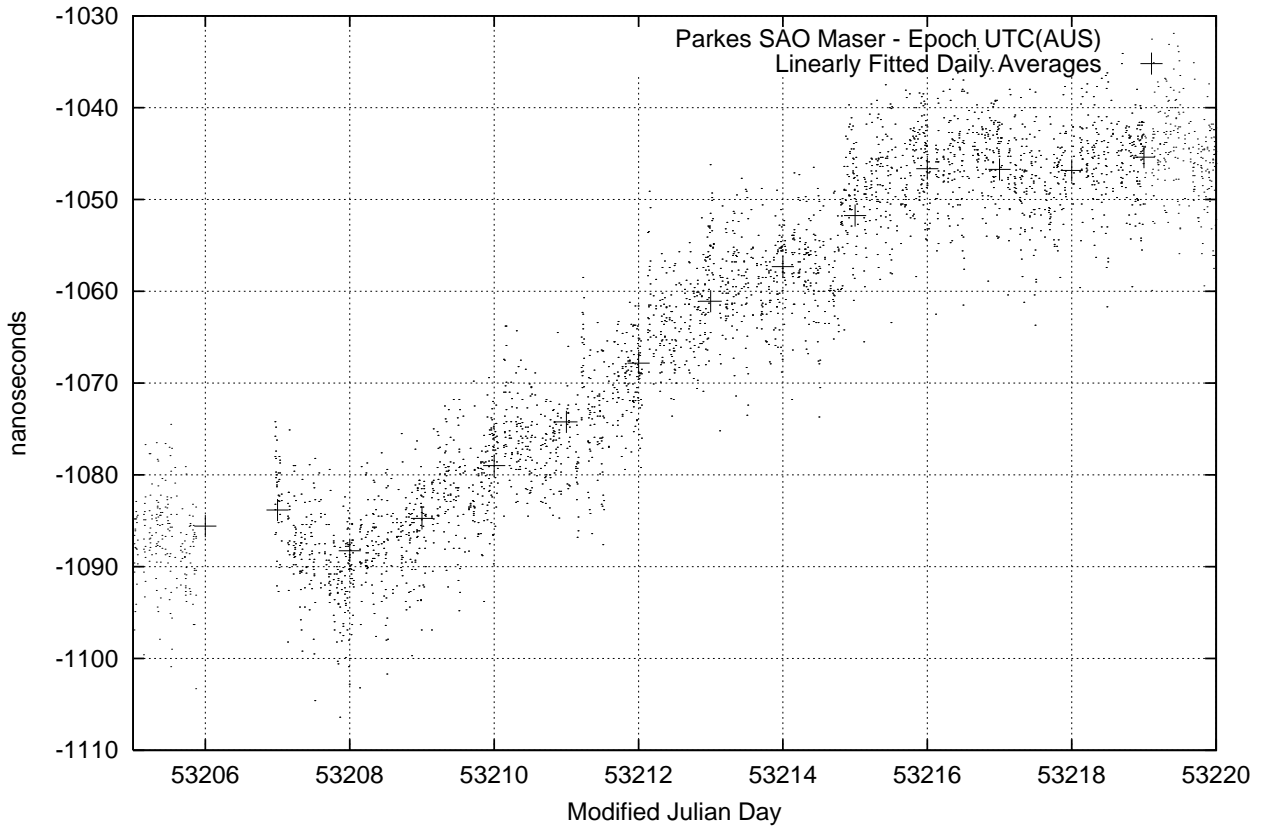

GPS Common-View Time-Transfer between ATNF Parkes and NMI Sydney

GPS Common-View Frequency Transfer between ATNF Parkes and NMI Sydney