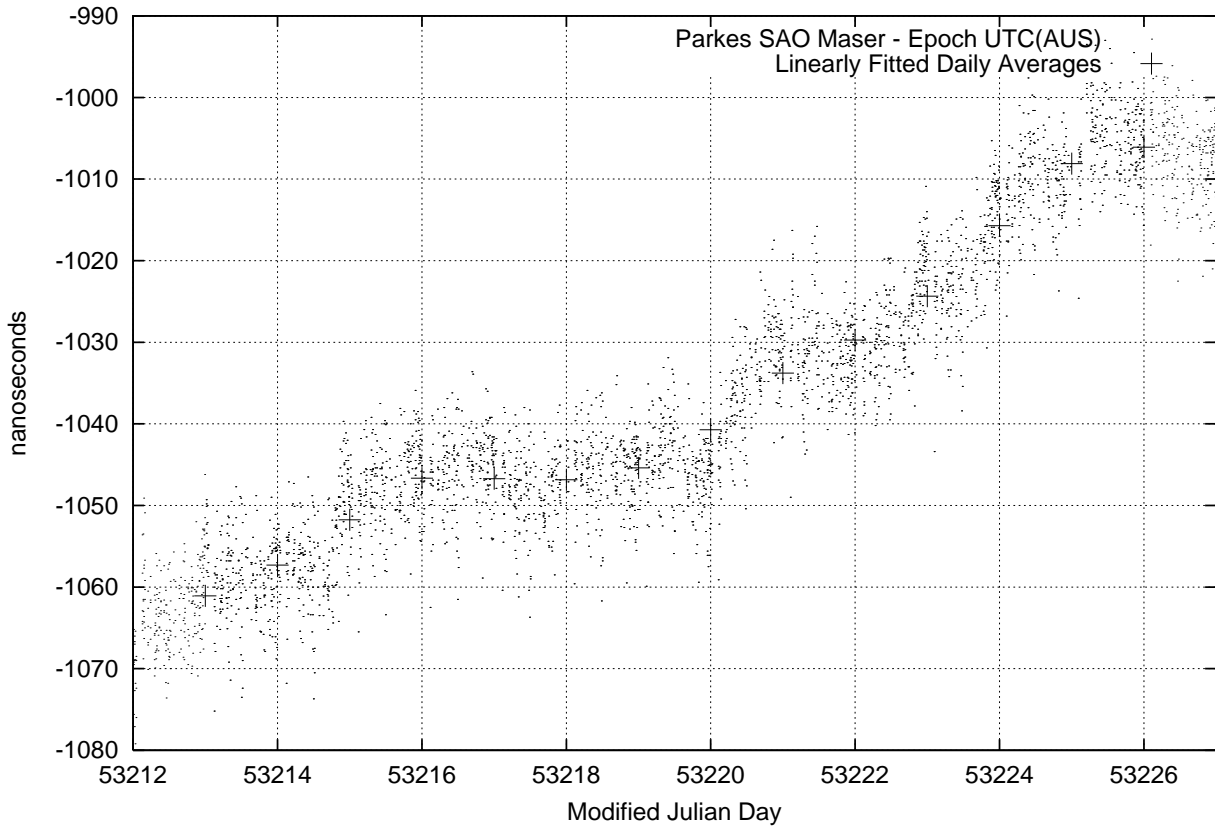

GPS Common-View Time-Transfer between ATNF Parkes and NMI Sydney

GPS Common-View Frequency Transfer between ATNF Parkes and NMI Sydney