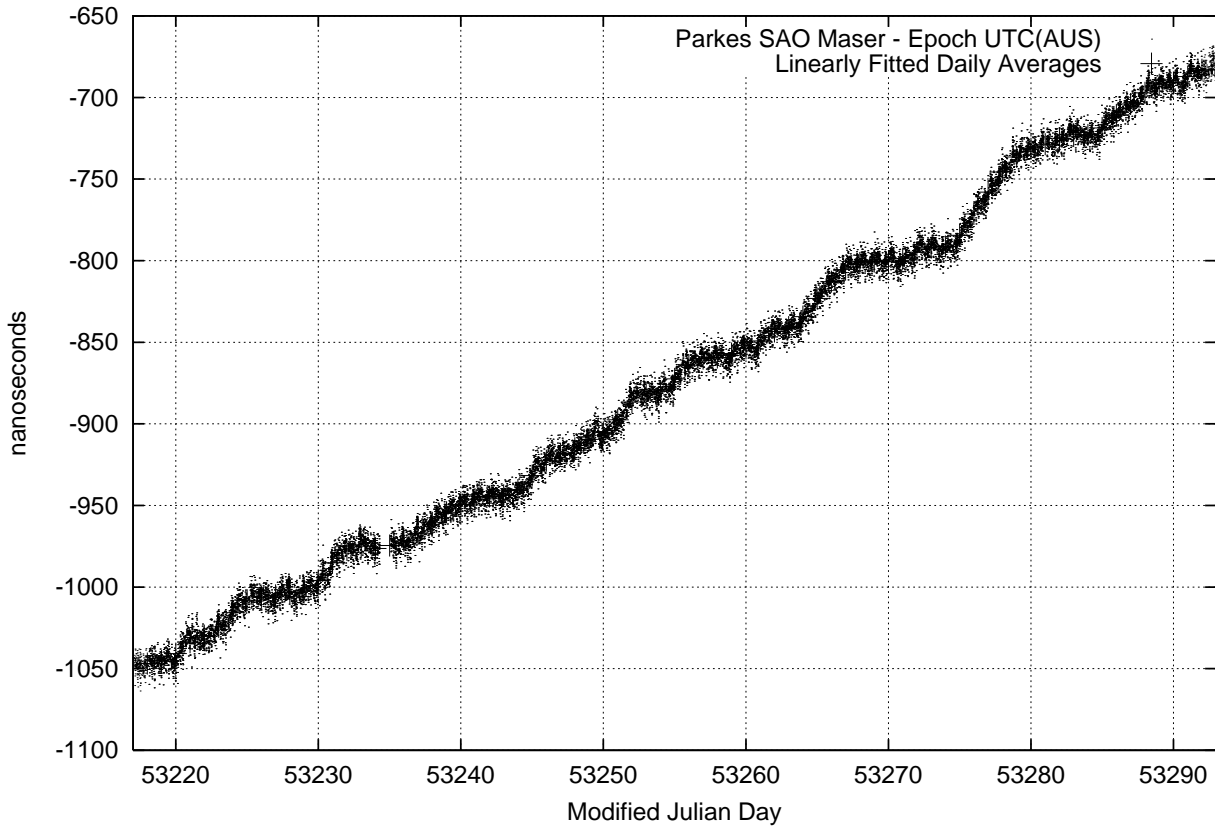

GPS Common-View Time-Transfer between ATNF Parkes and NMI Sydney

GPS Common-View Frequency Transfer between ATNF Parkes and NMI Sydney