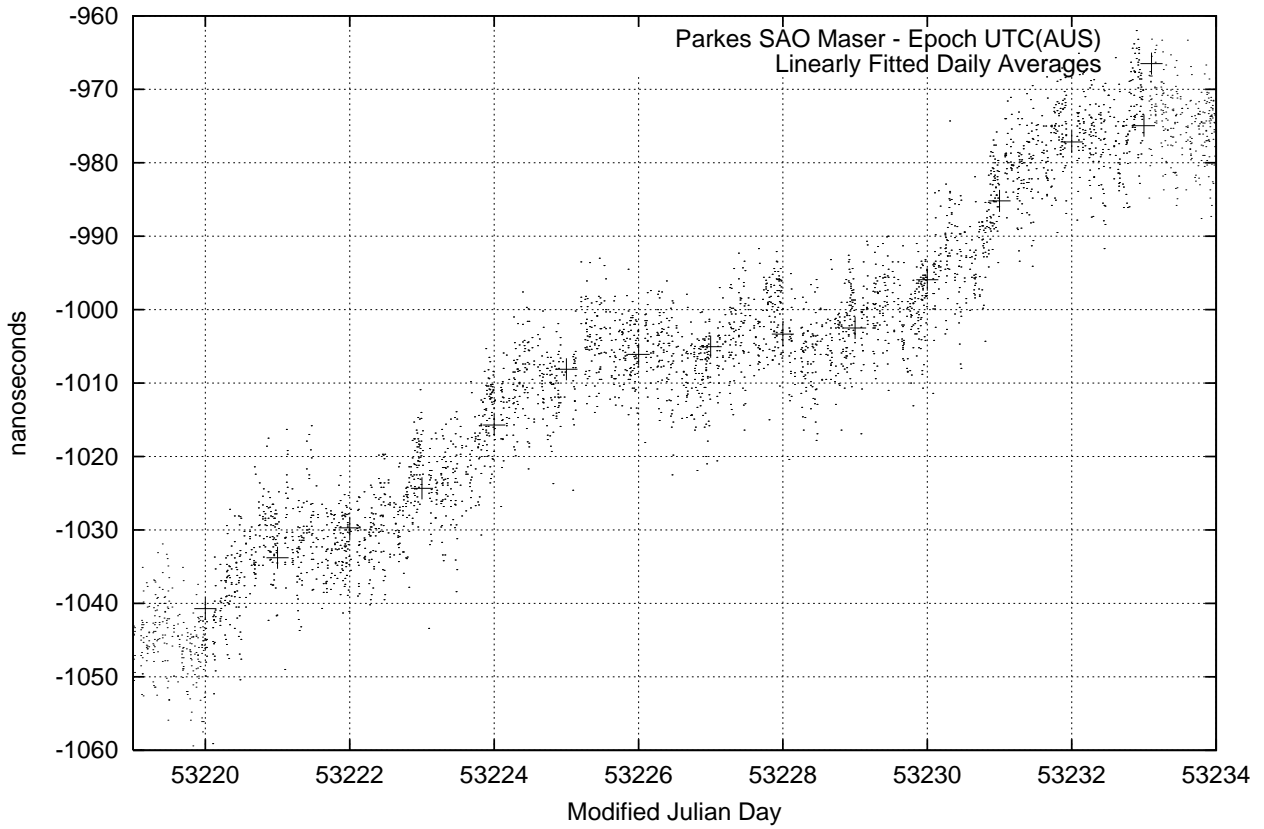

GPS Common-View Time-Transfer between ATNF Parkes and NMI Sydney

GPS Common-View Frequency Transfer between ATNF Parkes and NMI Sydney