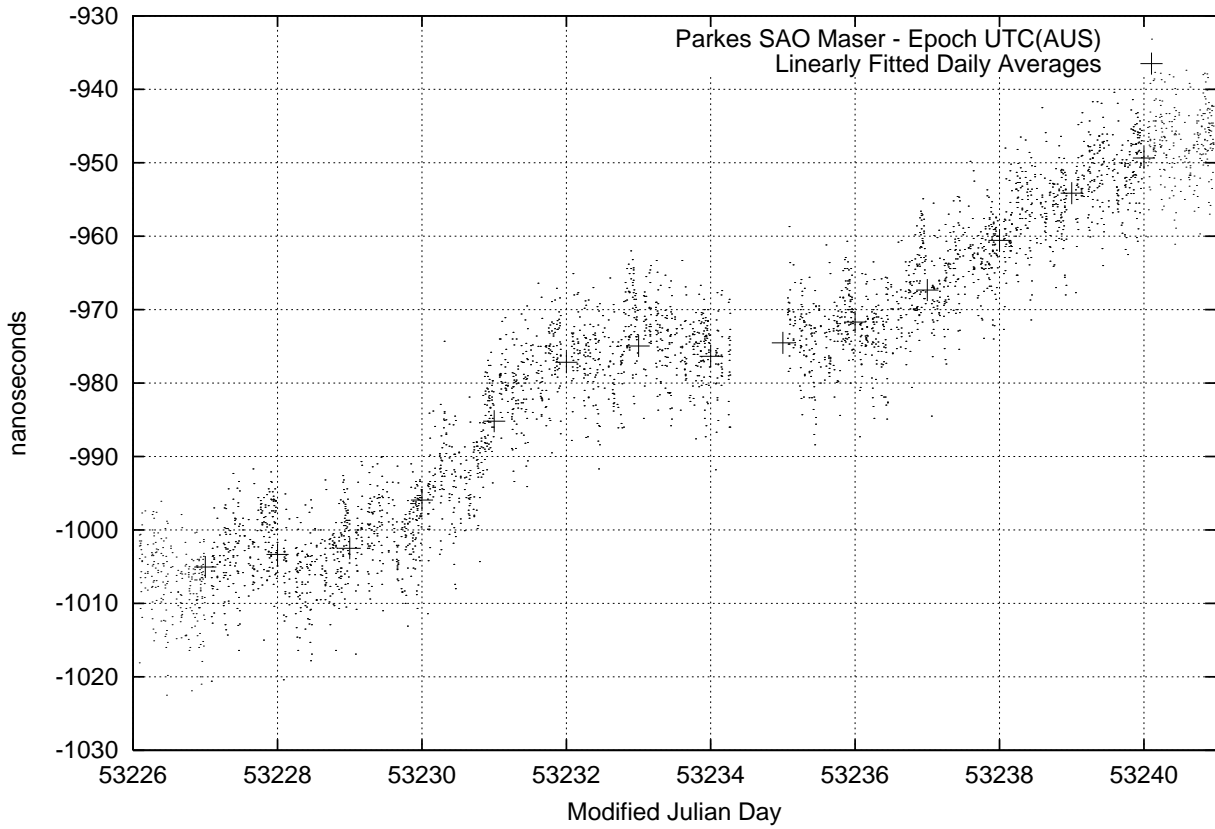

GPS Common-View Time-Transfer between ATNF Parkes and NMI Sydney

GPS Common-View Frequency Transfer between ATNF Parkes and NMI Sydney