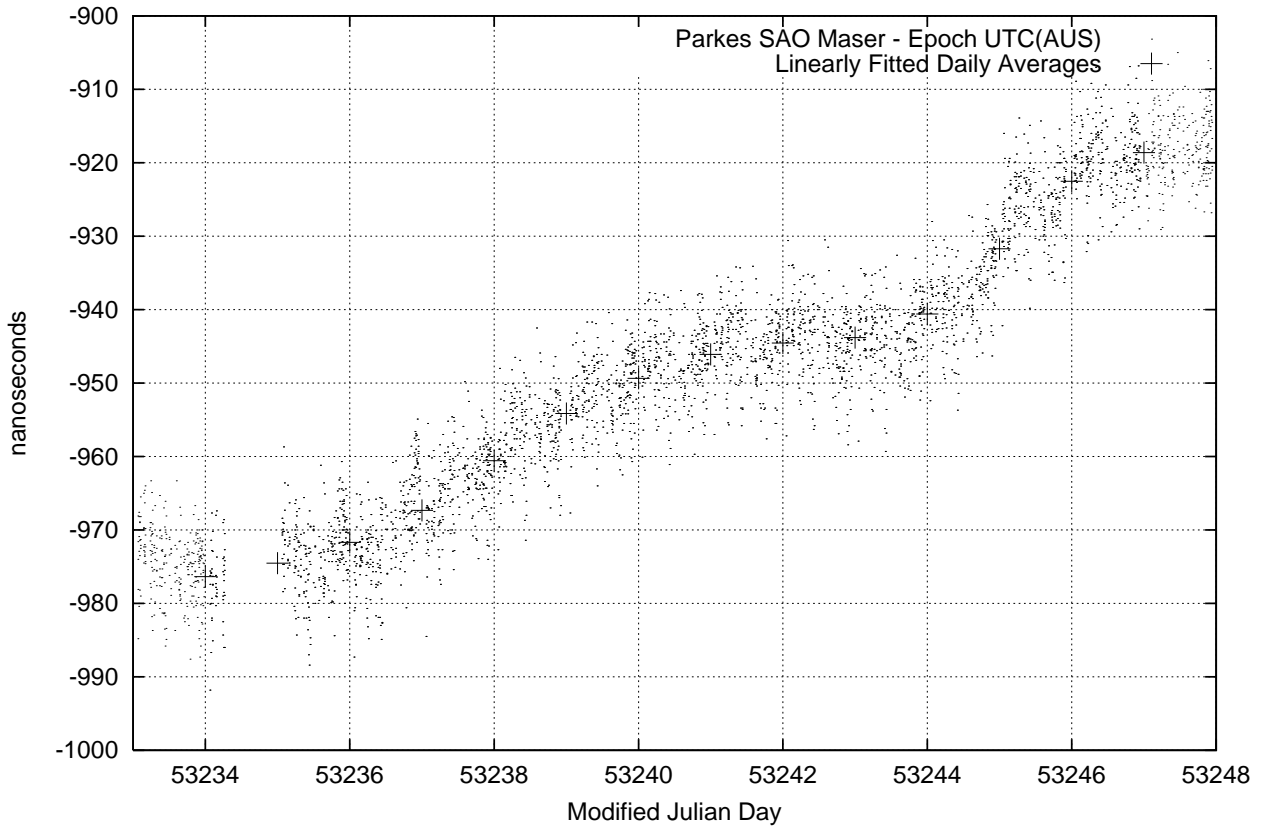

GPS Common-View Time-Transfer between ATNF Parkes and NMI Sydney

GPS Common-View Frequency Transfer between ATNF Parkes and NMI Sydney