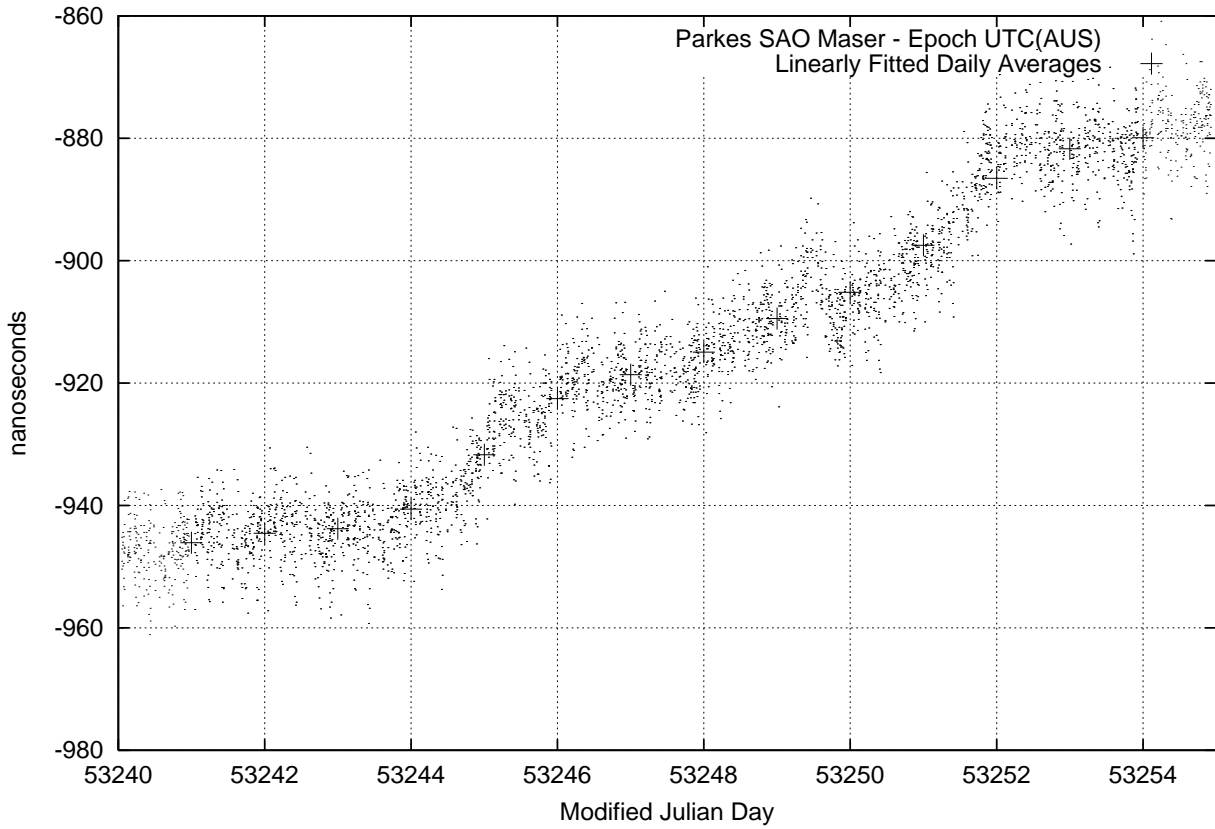

GPS Common-View Time-Transfer between ATNF Parkes and NMI Sydney

GPS Common-View Frequency Transfer between ATNF Parkes and NMI Sydney