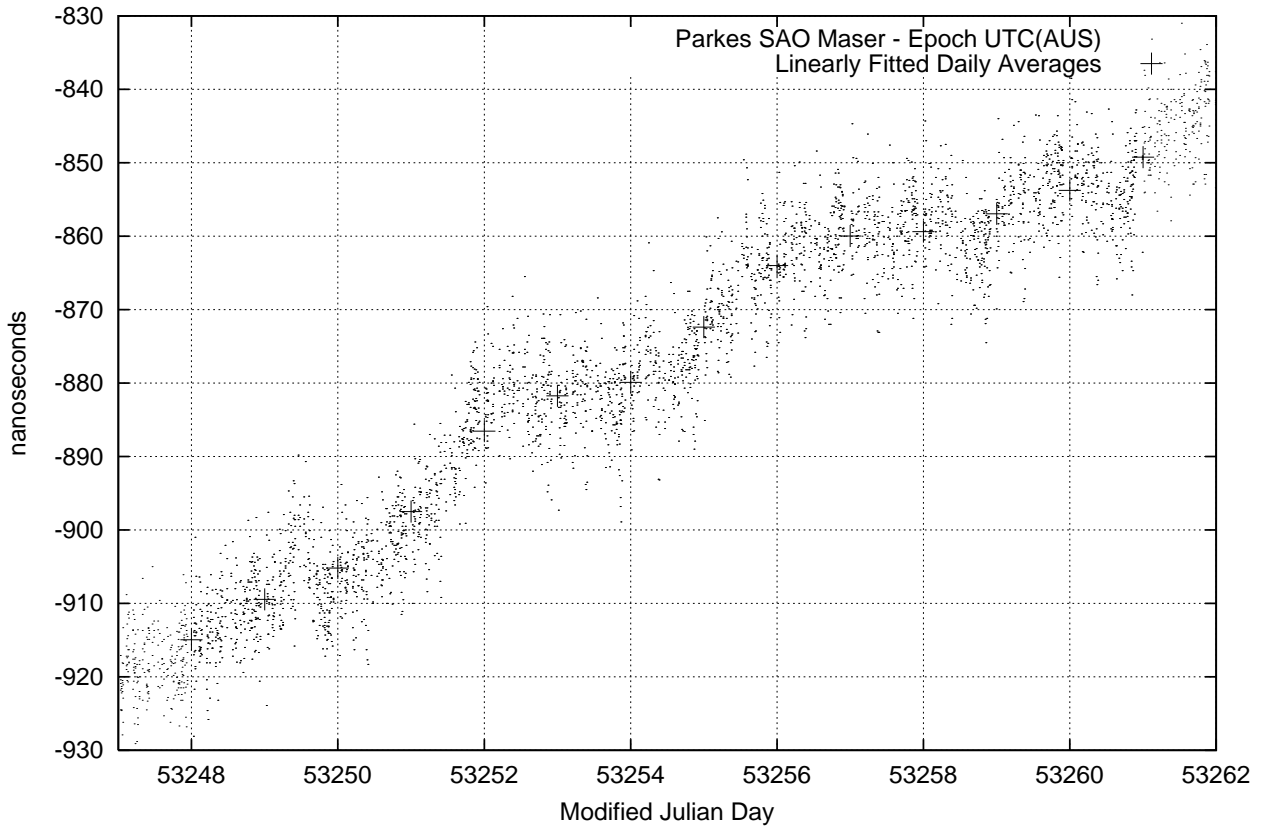

GPS Common-View Time-Transfer between ATNF Parkes and NMI Sydney

GPS Common-View Frequency Transfer between ATNF Parkes and NMI Sydney