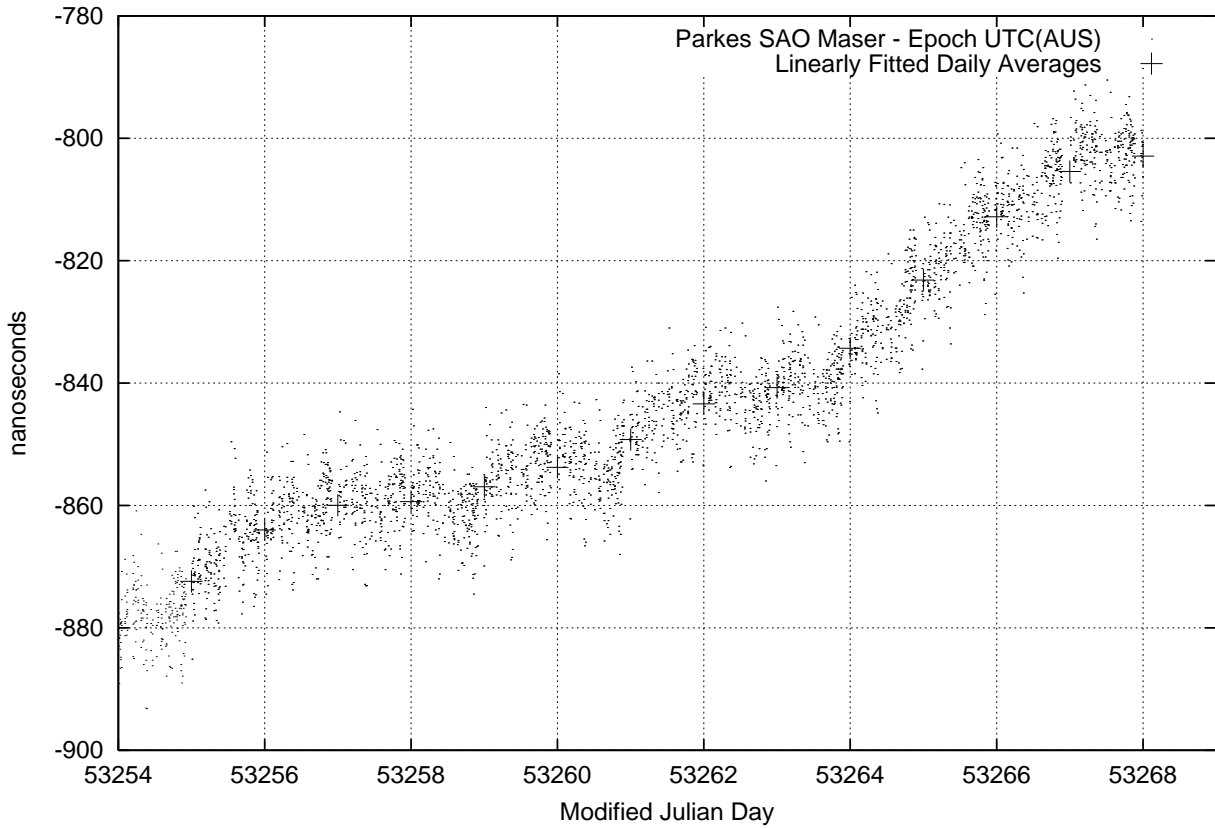

GPS Common-View Time-Transfer between ATNF Parkes and NMI Sydney

GPS Common-View Frequency Transfer between ATNF Parkes and NMI Sydney