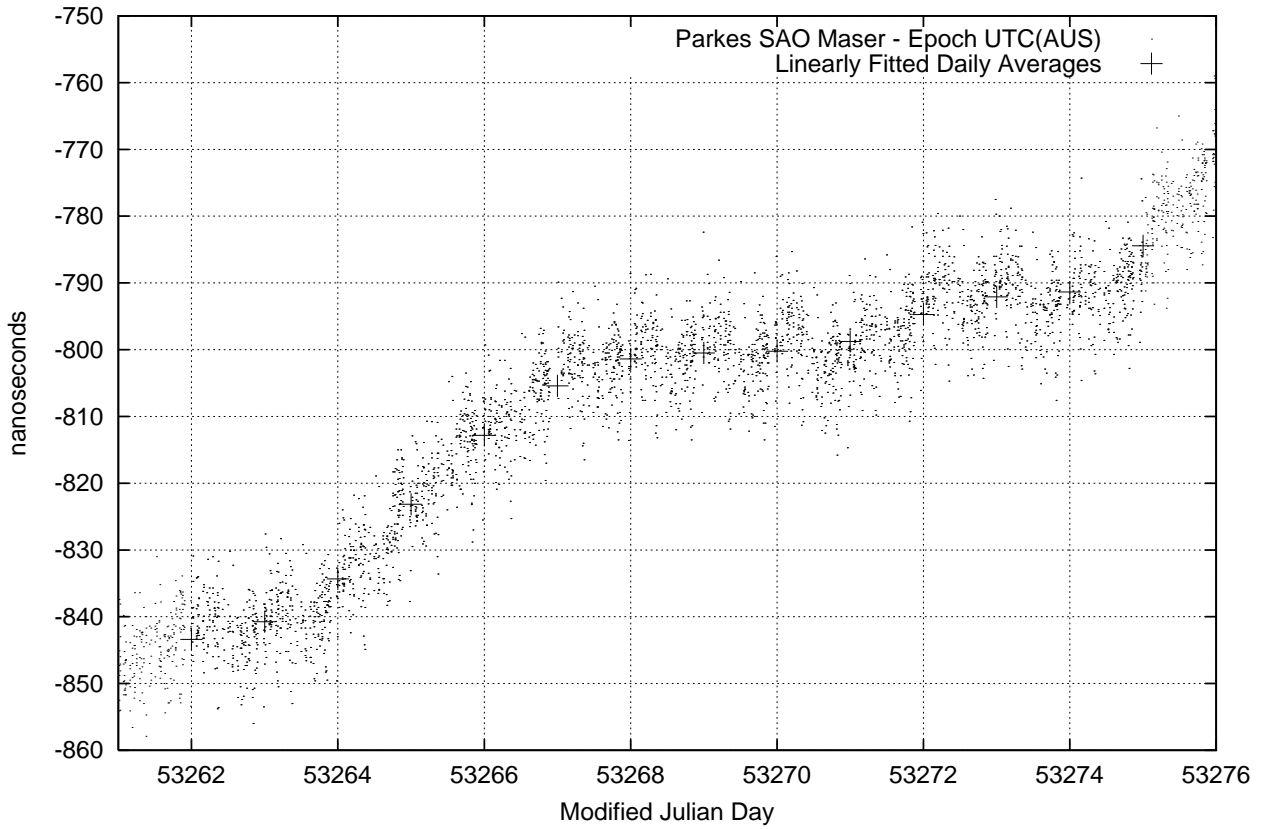

GPS Common-View Time-Transfer between ATNF Parkes and NMI Sydney

GPS Common-View Frequency Transfer between ATNF Parkes and NMI Sydney