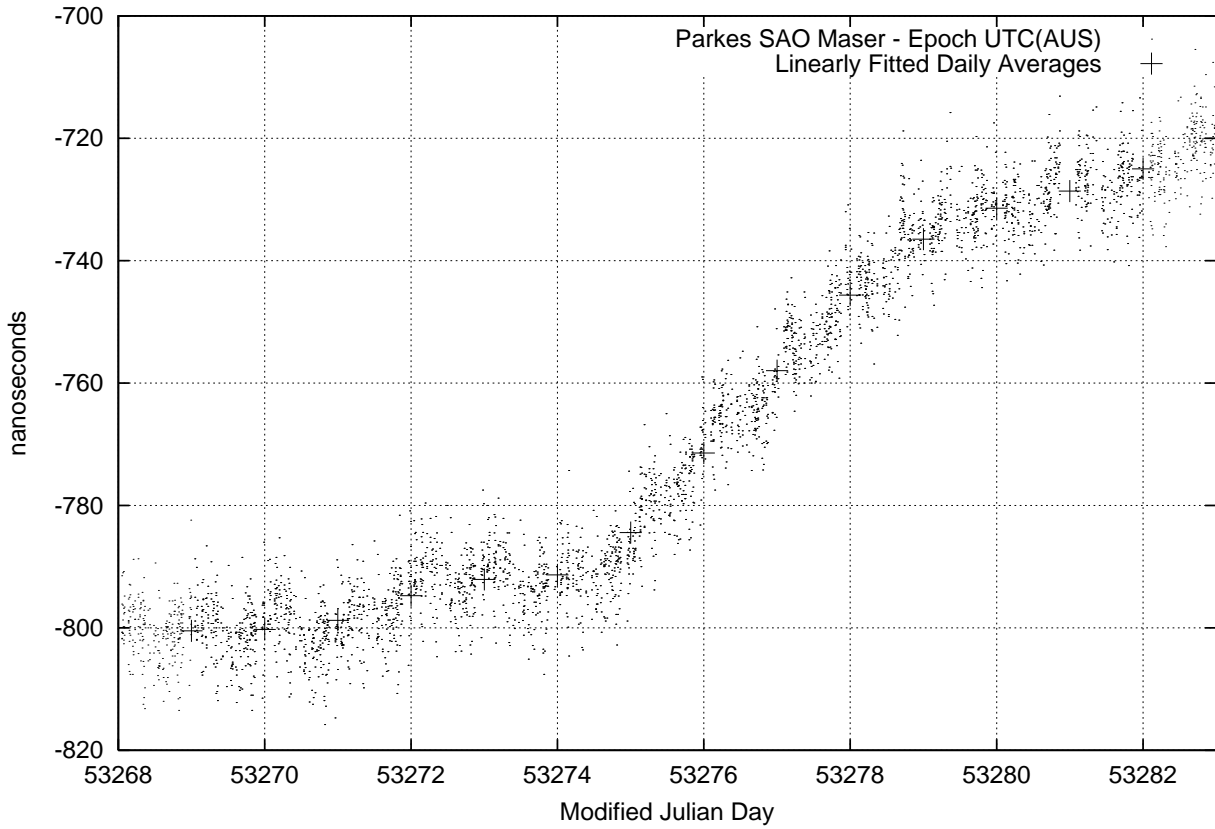

GPS Common-View Time-Transfer between ATNF Parkes and NMI Sydney

GPS Common-View Frequency Transfer between ATNF Parkes and NMI Sydney