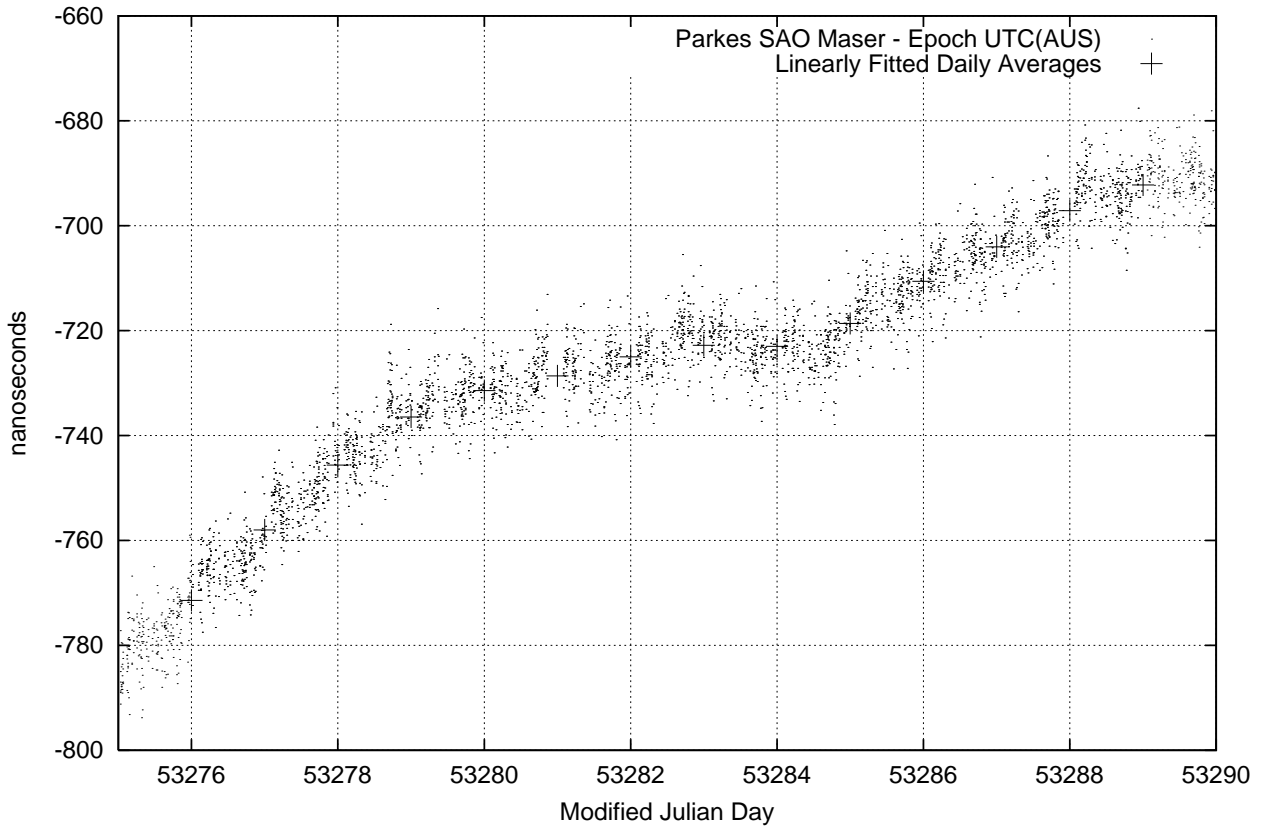

GPS Common-View Time-Transfer between ATNF Parkes and NMI Sydney

GPS Common-View Frequency Transfer between ATNF Parkes and NMI Sydney