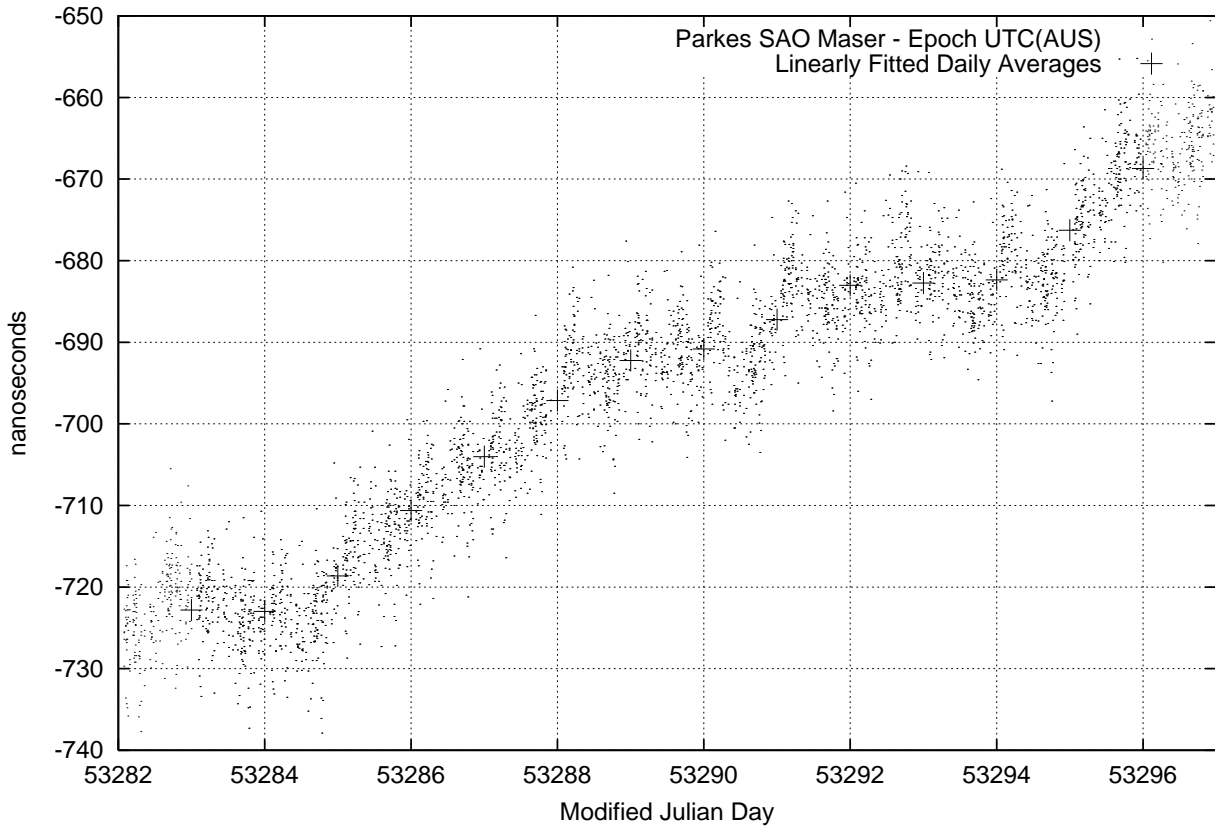

GPS Common-View Time-Transfer between ATNF Parkes and NMI Sydney

GPS Common-View Frequency Transfer between ATNF Parkes and NMI Sydney