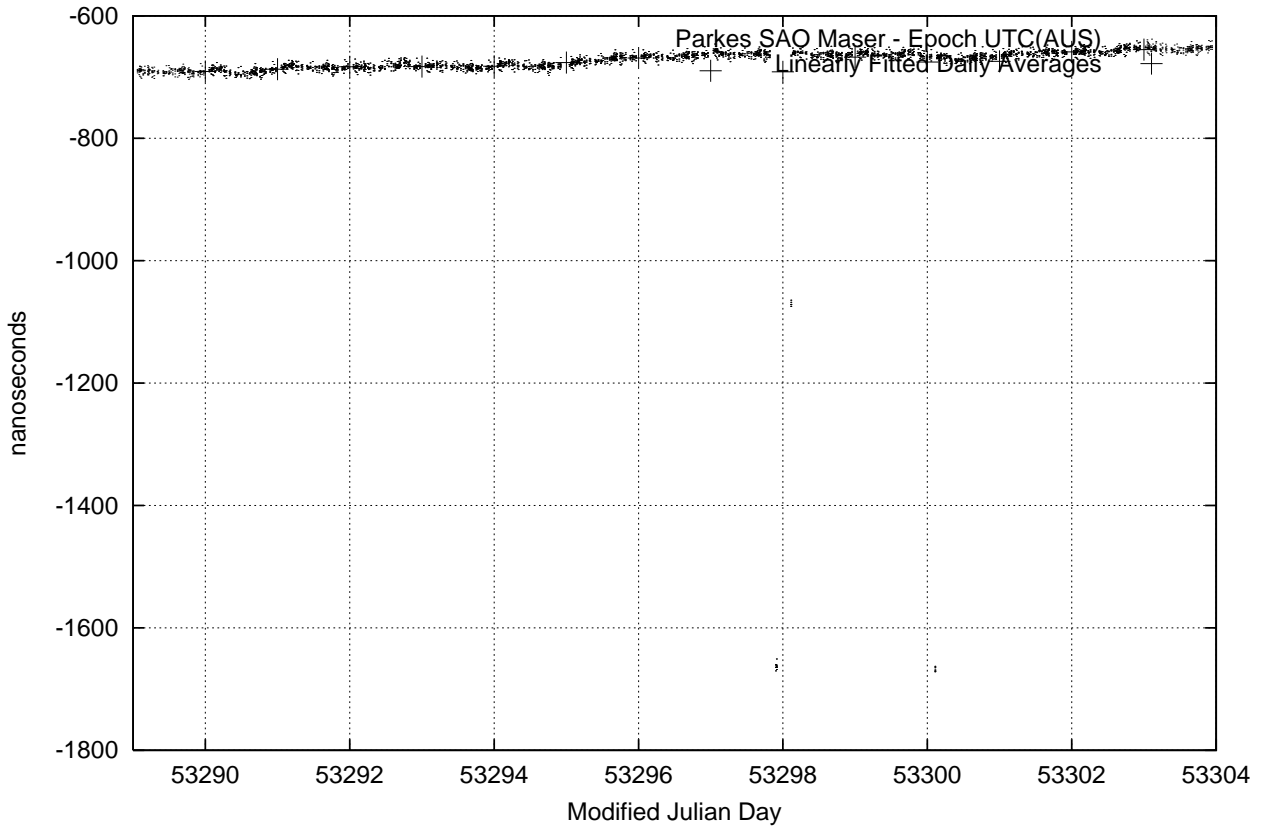

GPS Common-View Time-Transfer between ATNF Parkes and NMI Sydney

GPS Common-View Frequency Transfer between ATNF Parkes and NMI Sydney