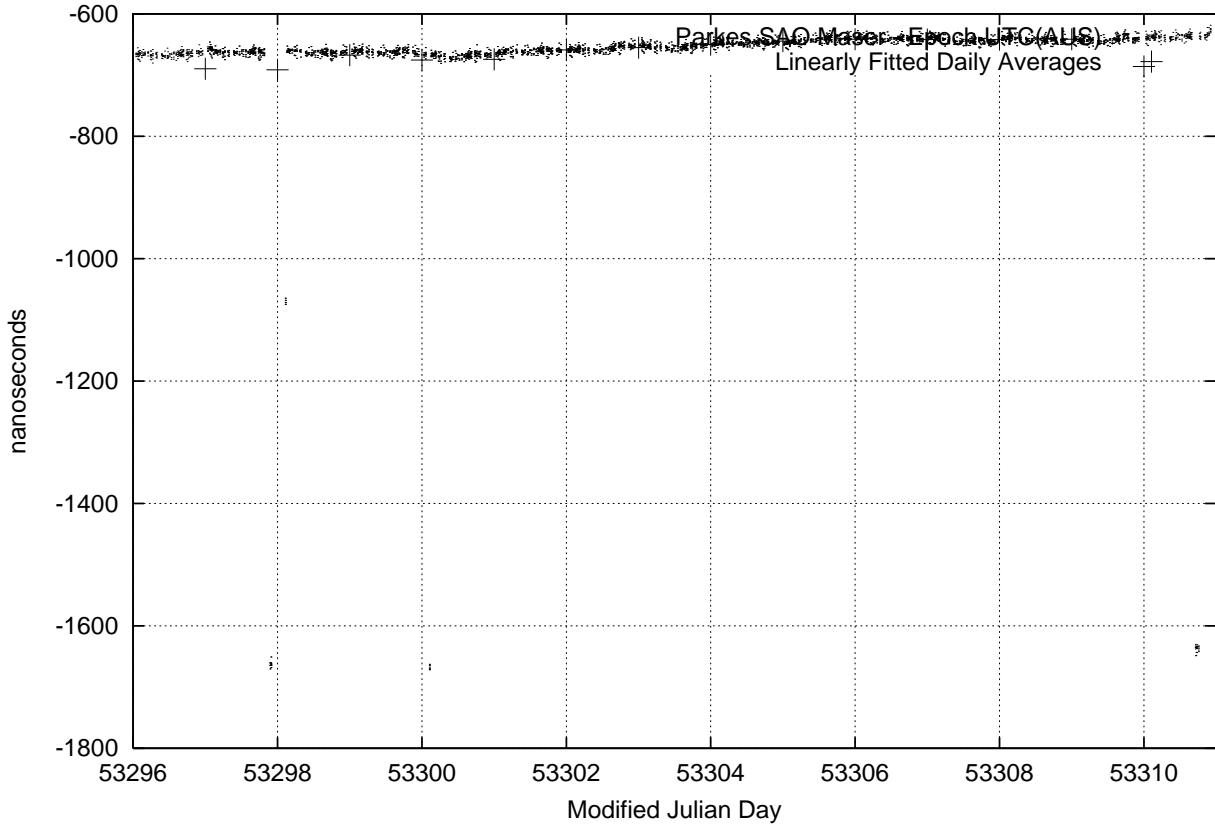

GPS Common-View Time-Transfer between ATNF Parkes and NMI Sydney

GPS Common-View Frequency Transfer between ATNF Parkes and NMI Sydney