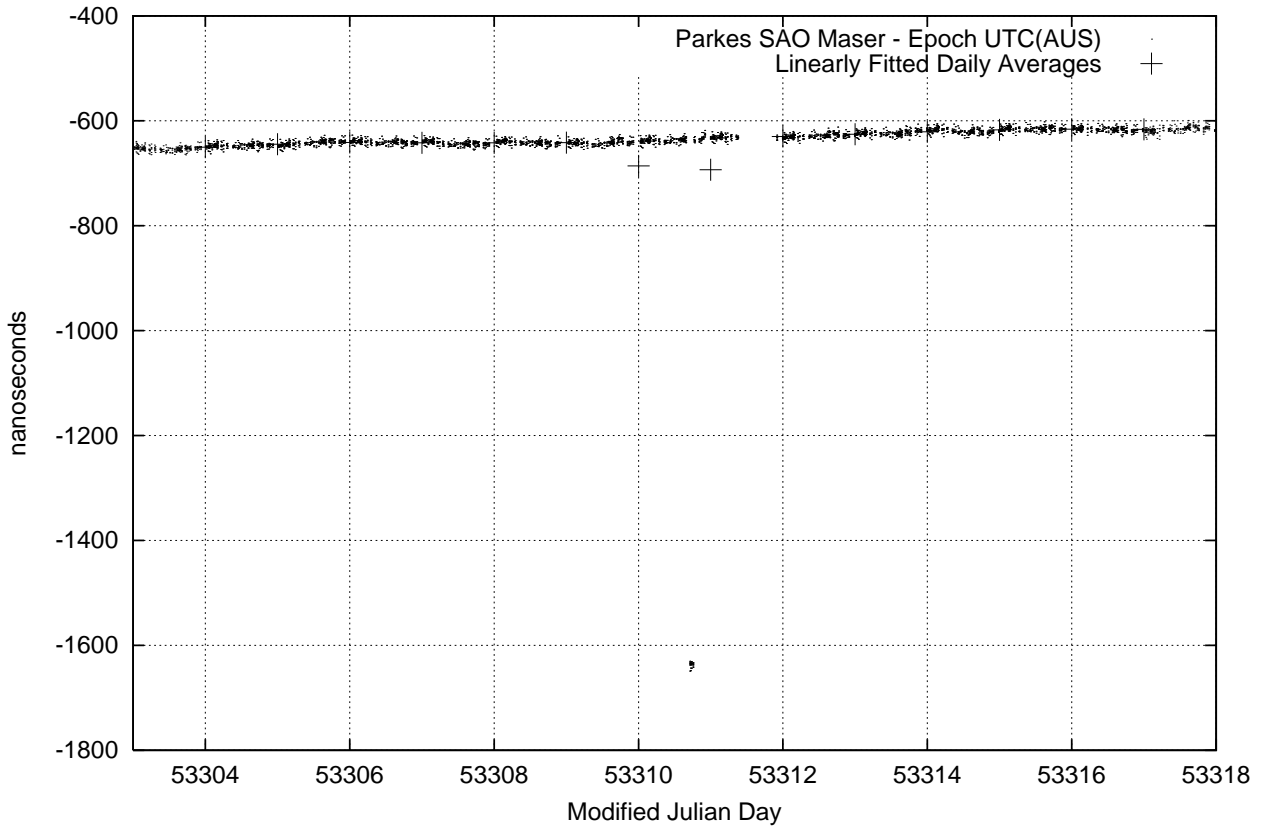

GPS Common-View Time-Transfer between ATNF Parkes and NMI Sydney

GPS Common-View Frequency Transfer between ATNF Parkes and NMI Sydney