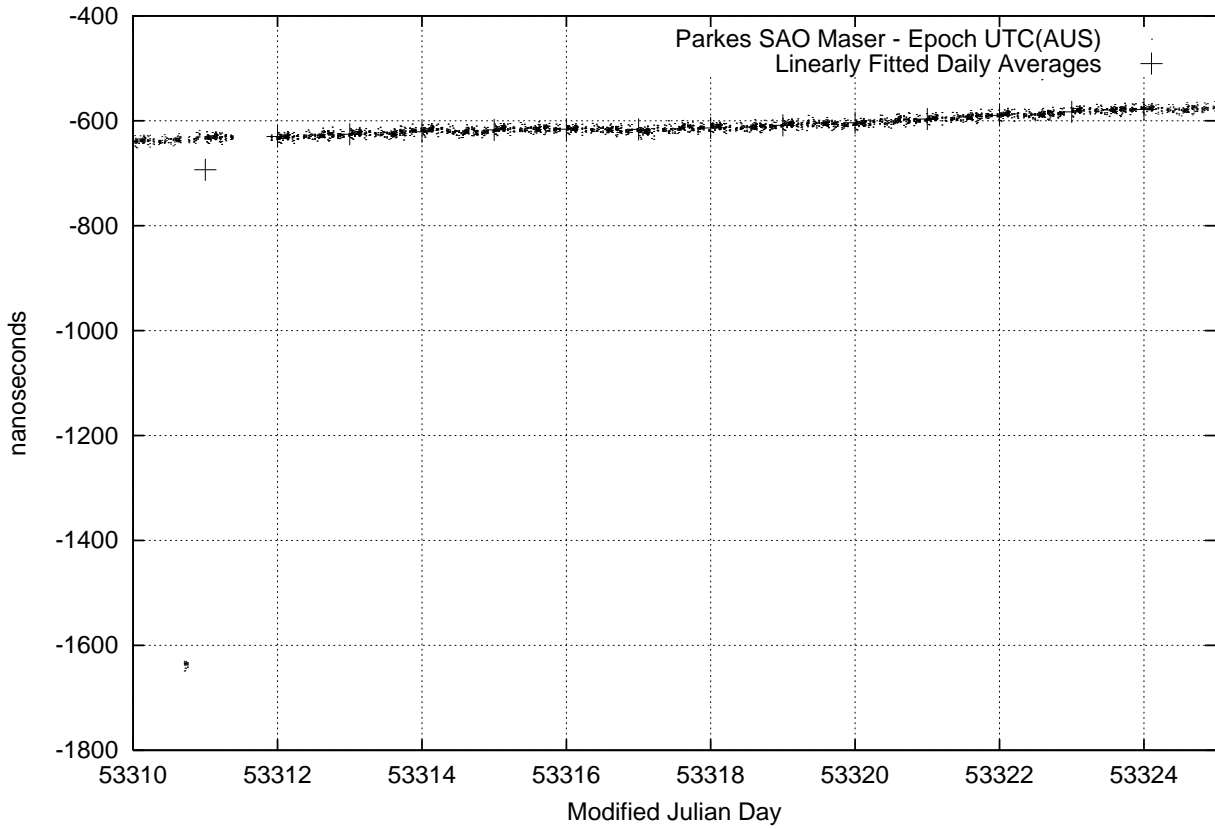

GPS Common-View Time-Transfer between ATNF Parkes and NMI Sydney

GPS Common-View Frequency Transfer between ATNF Parkes and NMI Sydney