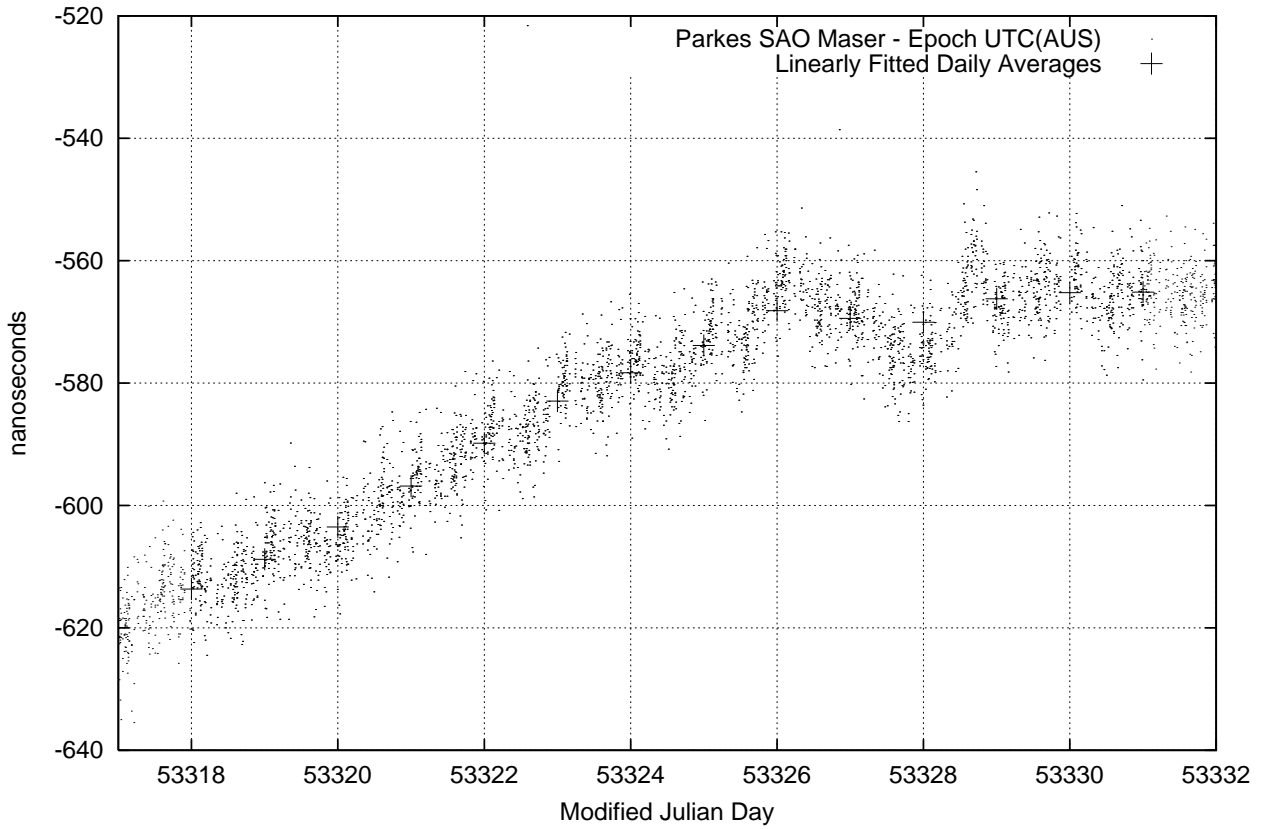

GPS Common-View Time-Transfer between ATNF Parkes and NMI Sydney

GPS Common-View Frequency Transfer between ATNF Parkes and NMI Sydney