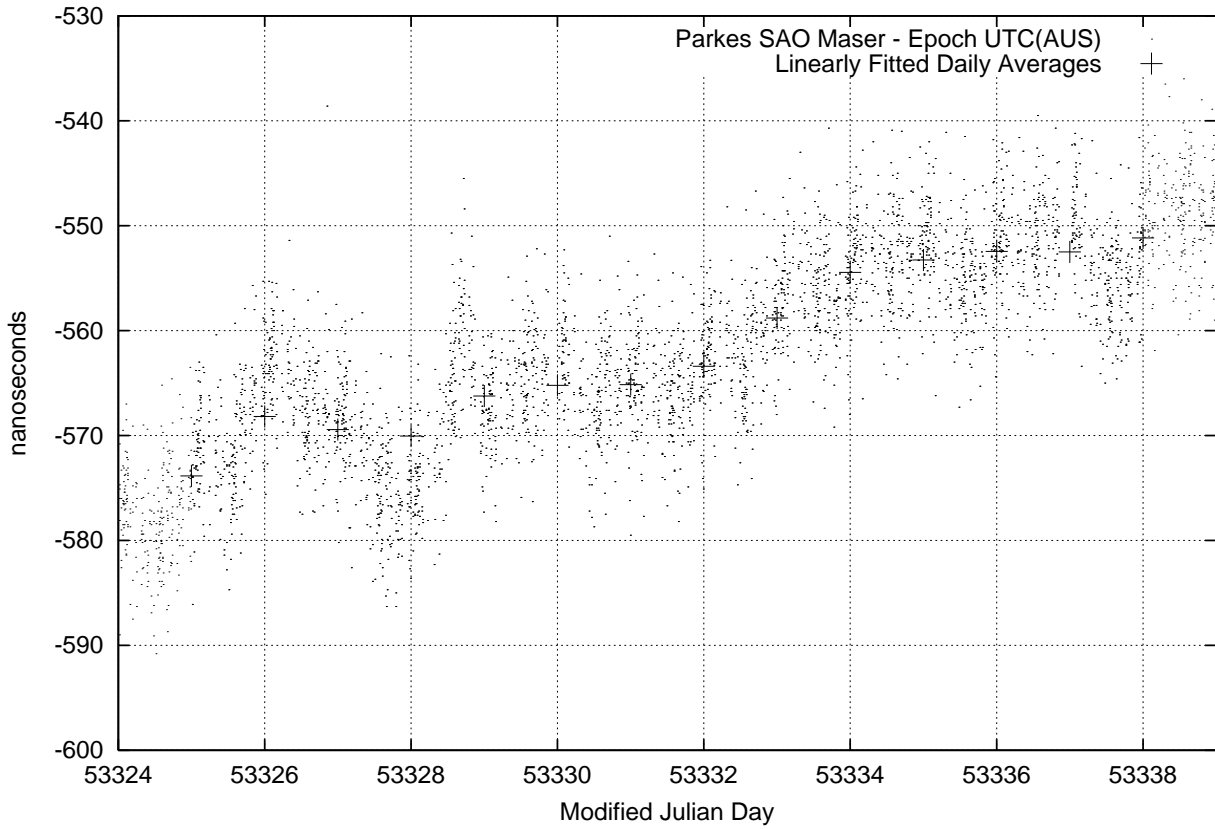

GPS Common-View Time-Transfer between ATNF Parkes and NMI Sydney

GPS Common-View Frequency Transfer between ATNF Parkes and NMI Sydney