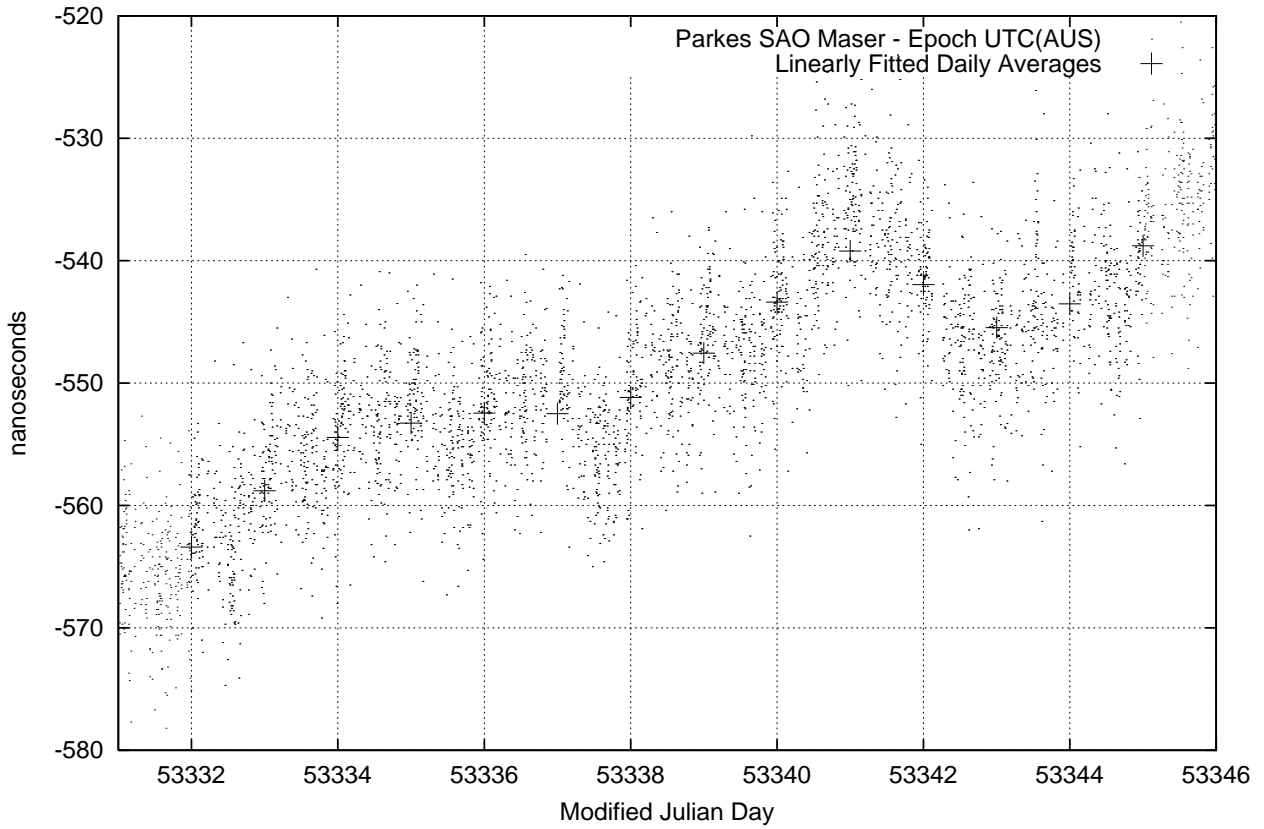

GPS Common-View Time-Transfer between ATNF Parkes and NMI Sydney

GPS Common-View Frequency Transfer between ATNF Parkes and NMI Sydney