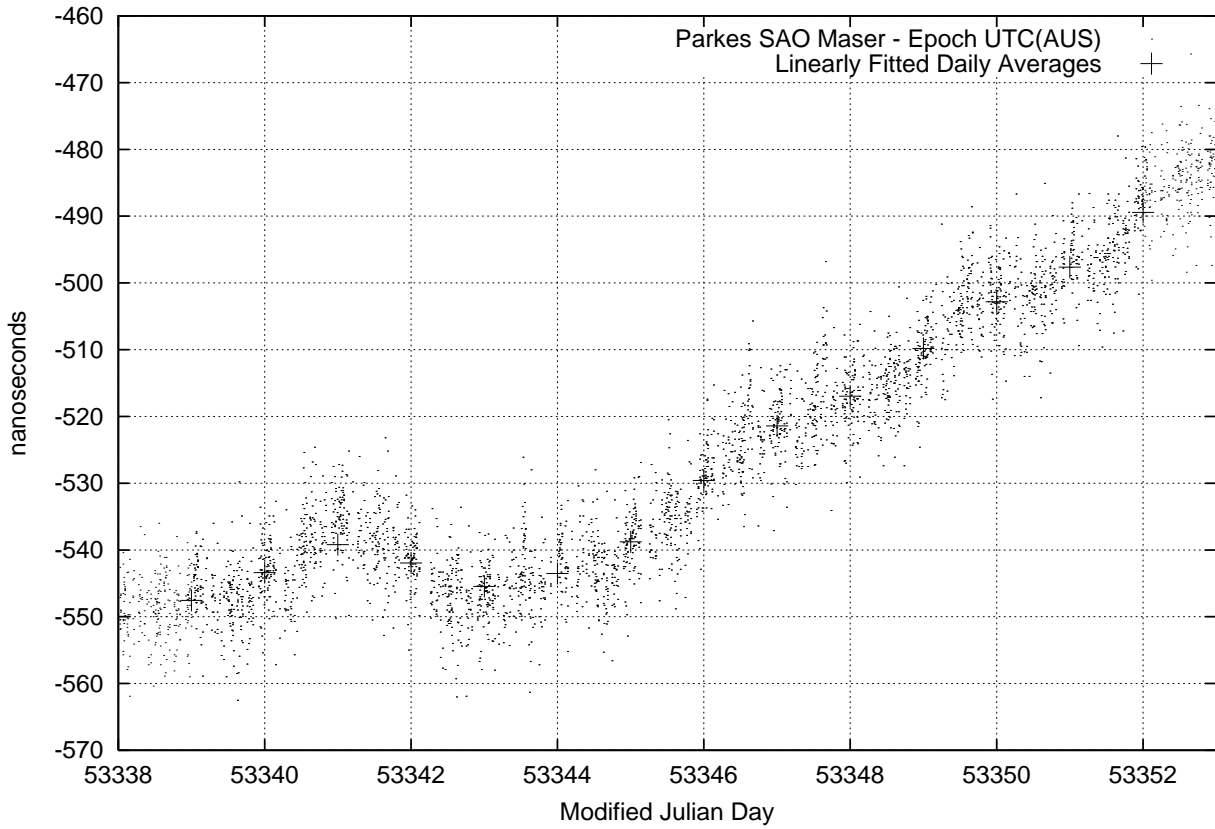

GPS Common-View Time-Transfer between ATNF Parkes and NMI Sydney

GPS Common-View Frequency Transfer between ATNF Parkes and NMI Sydney