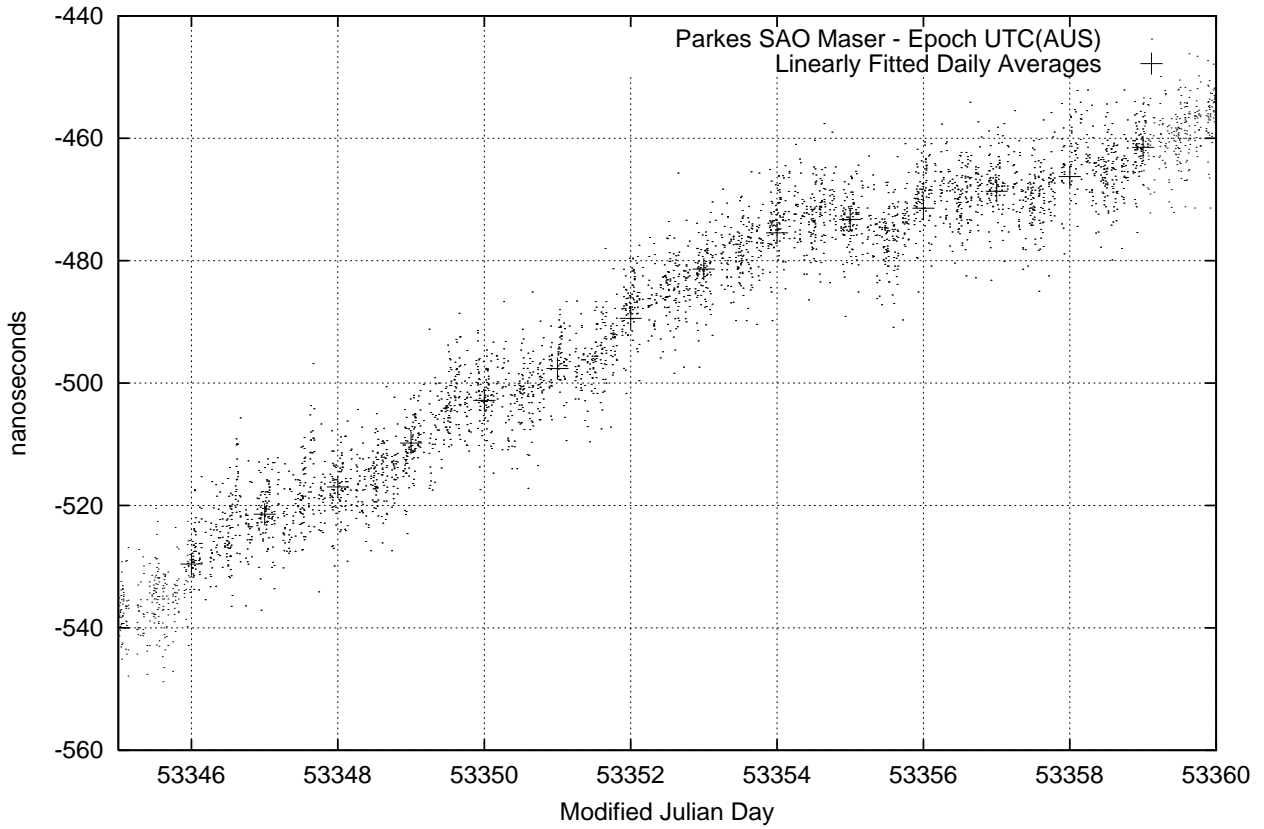

GPS Common-View Time-Transfer between ATNF Parkes and NMI Sydney

GPS Common-View Frequency Transfer between ATNF Parkes and NMI Sydney