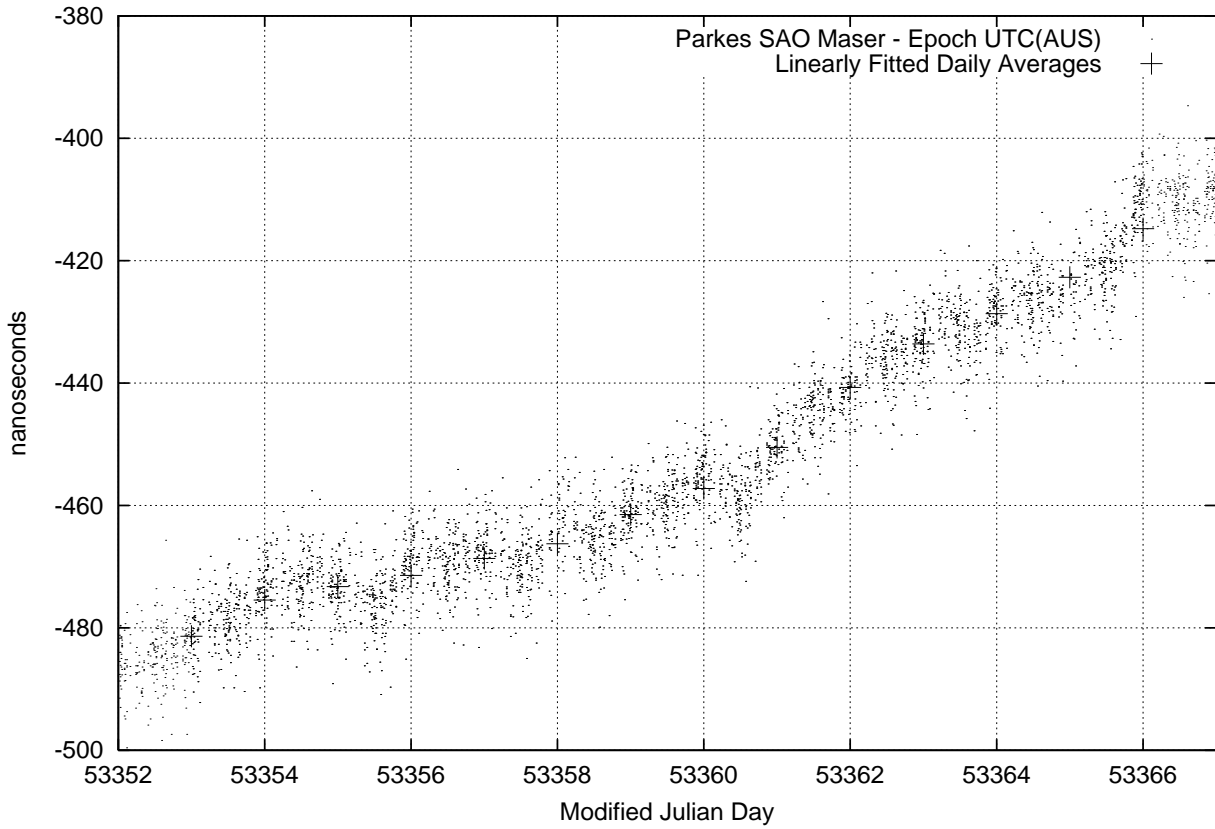

GPS Common-View Time-Transfer between ATNF Parkes and NMI Sydney

GPS Common-View Frequency Transfer between ATNF Parkes and NMI Sydney