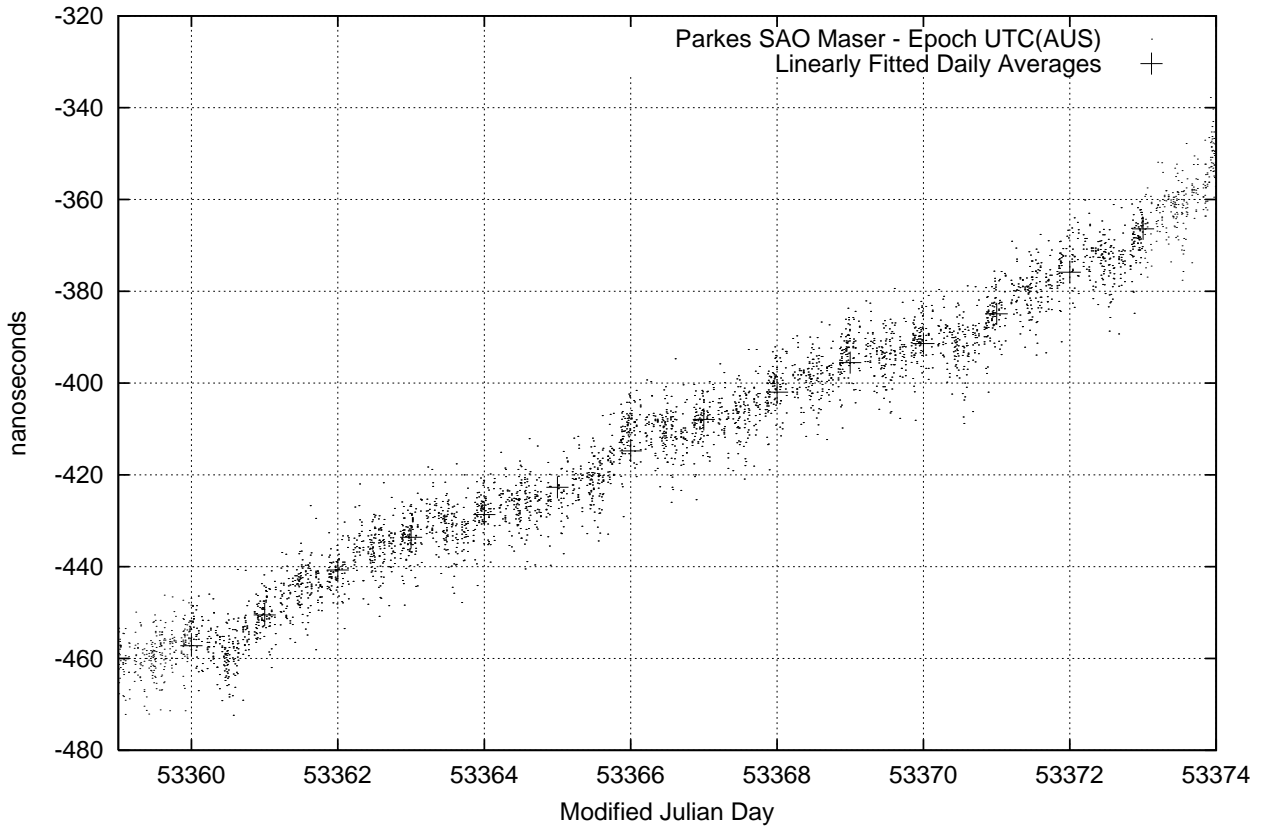

GPS Common-View Time-Transfer between ATNF Parkes and NMI Sydney

GPS Common-View Frequency Transfer between ATNF Parkes and NMI Sydney