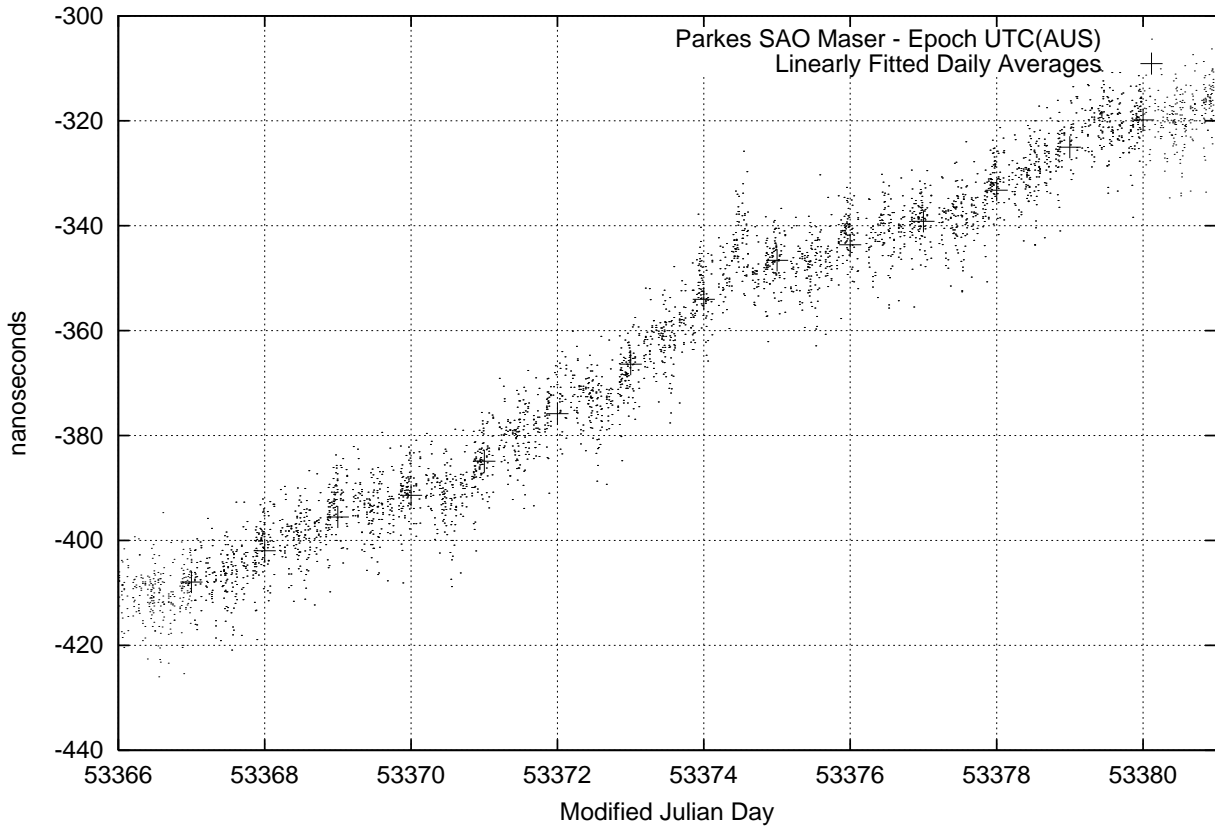

GPS Common-View Time-Transfer between ATNF Parkes and NMI Sydney

GPS Common-View Frequency Transfer between ATNF Parkes and NMI Sydney