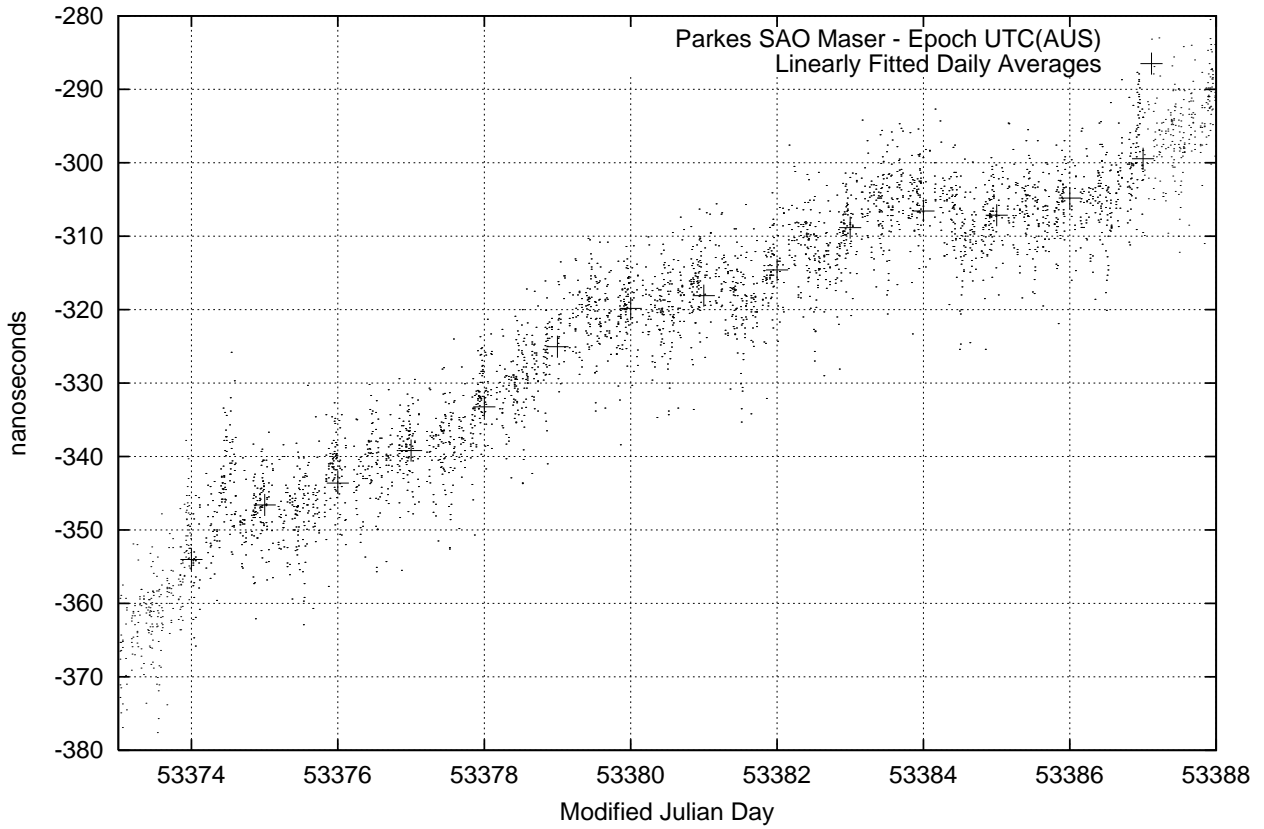

GPS Common-View Time-Transfer between ATNF Parkes and NMI Sydney

GPS Common-View Frequency Transfer between ATNF Parkes and NMI Sydney