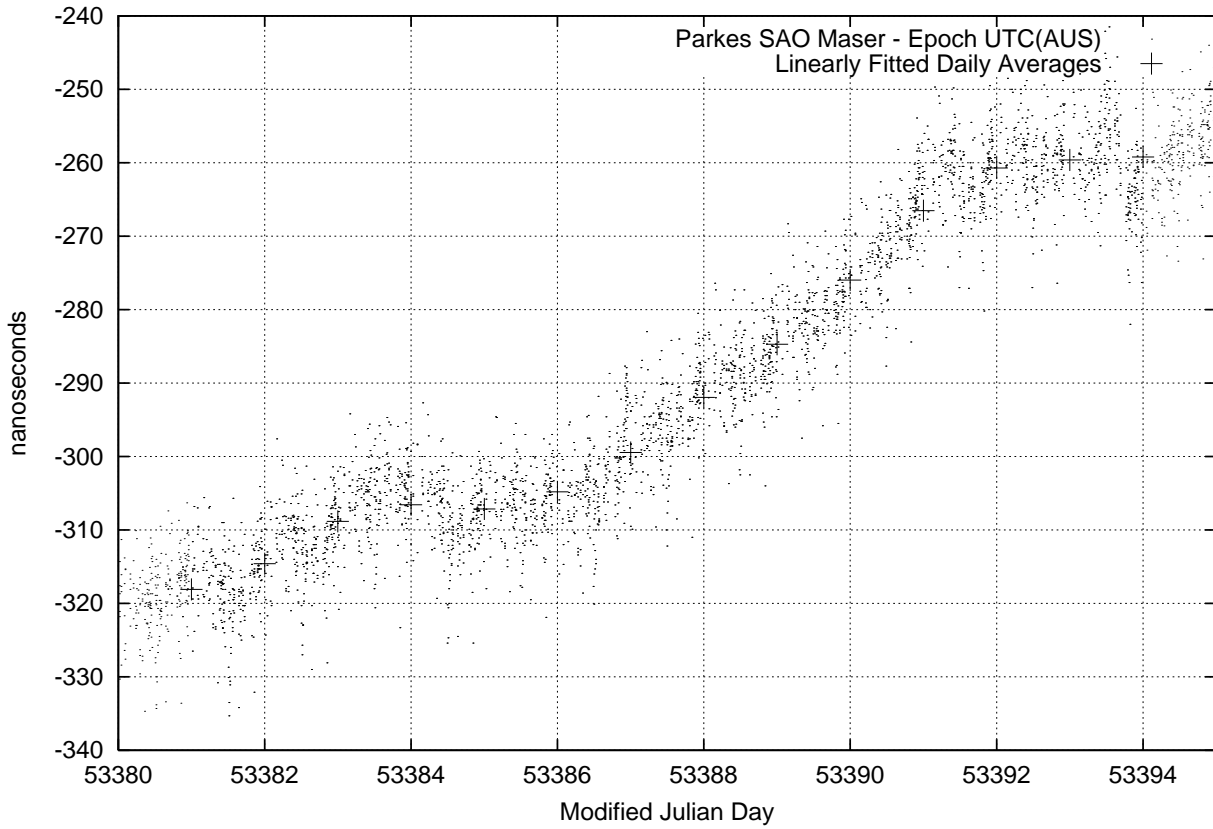

GPS Common-View Time-Transfer between ATNF Parkes and NMI Sydney

GPS Common-View Frequency Transfer between ATNF Parkes and NMI Sydney